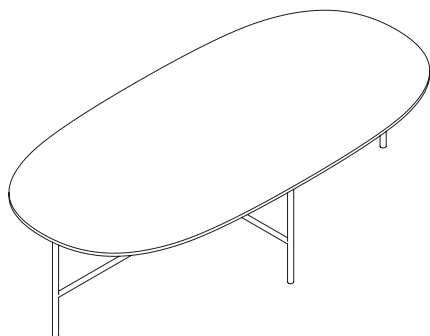

Soap Table

PRODUCT NAME

Soap Table

DIMENSIONS

H: 54cm, L: 54cm, D: 54cm
H: 35cm, L: 130cm, D: 62cm

GENERAL LEAD TIME

8 to 10 weeks

BRAND

54cm / 130cm

PACKING DIMENSIONS

54 - 65 x 65 x 65 +
65 x 65 x 10cm (22kg)
130 - 140 x 75 x 45 +
140 x 75 x 10cm (63kg)

CATEGORY

Side Table INDOOR

FINISHES

- 
**White
T02
(Base)**
- 
**Grey
T03
(Base)**
- 
**Satin
Chrome
T24
(Base)**
- 
**Matt Champagne
Gold
T25
(Base)**
- 
**White
Calacatta
T31
(Top)**
- 
**Sahara Noir
Marble
T74
(Top)**
- 
**Shiny Patagonia
Marble
T118
(Top)**

W 54cm D 54cm H 54cm

W 130cm D 62cm H 35cm