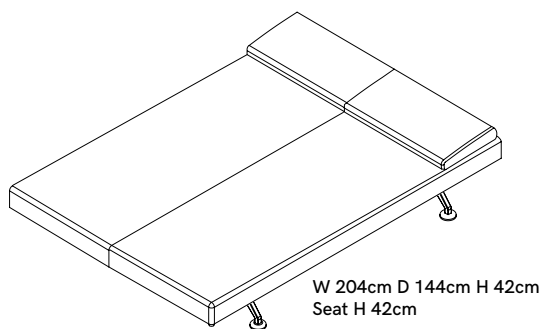

Sliding Sofa Bed

PRODUCT NAME
Sliding Sofa Bed

DIMENSIONS
H: 83/42cm, L: 204cm, D: 100/144cm

GENERAL LEAD TIME
8 to 10 weeks

BRAND
Tacchini

MATERIAL
Polyurethane, Metal Components, Upholstery, Die-Cast Aluminium, Elastic Belts, Feather

CUSTOMISABLE
Yes

DESIGNER
Pietro Arosio

FINISHES
 **Aluminium**
 **Grey T03**

PACKING DIMENSIONS
210 x 107 x 86cm

CATEGORY
Sofa Bed INDOOR

NET WEIGHT
75kg

ADDITIONAL INFO Fabric Options & Categories

- Category B.: Bamboo, Bryony
- Category C.: Caladium, Calantha, Cambria
- Category D.: Dianella, Dulcamara
- Category T. Top: Thesium
- Category V. Super Leather: Mirabilis, Ricinus