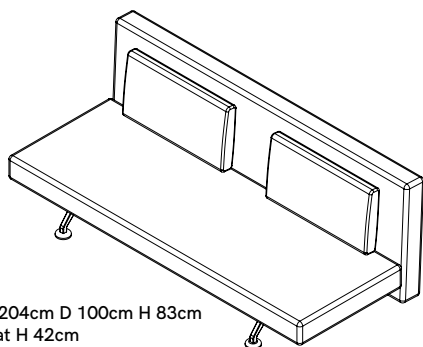

Sliding Sofa Bed

PRODUCT NAME
Sliding Sofa Bed

DIMENSIONS
H: 83/42cm, L: 204cm, D: 100/144cm

GENERAL LEAD TIME
8 to 10 weeks

BRAND
Tacchini

MATERIAL
Polyurethane, Metal Components, Upholstery, Die-Cast Aluminium, Elastic Belts, Feather

CUSTOMISABLE
Yes

DESIGNER
Pietro Arosio

FINISHES
 **Aluminium**
 **Grey T03**

PACKING DIMENSIONS
210 x 107 x 86cm

CATEGORY
Sofa Bed INDOOR

NET WEIGHT
75kg

ADDITIONAL INFO Fabric Options & Categories

- Category B.: Bamboo, Bryony
- Category C.: Caladium, Calantha, Cambria
- Category D.: Dianella, Dulcamara
- Category T. Top: Thesium
- Category V. Super Leather: Mirabilis, Ricinus