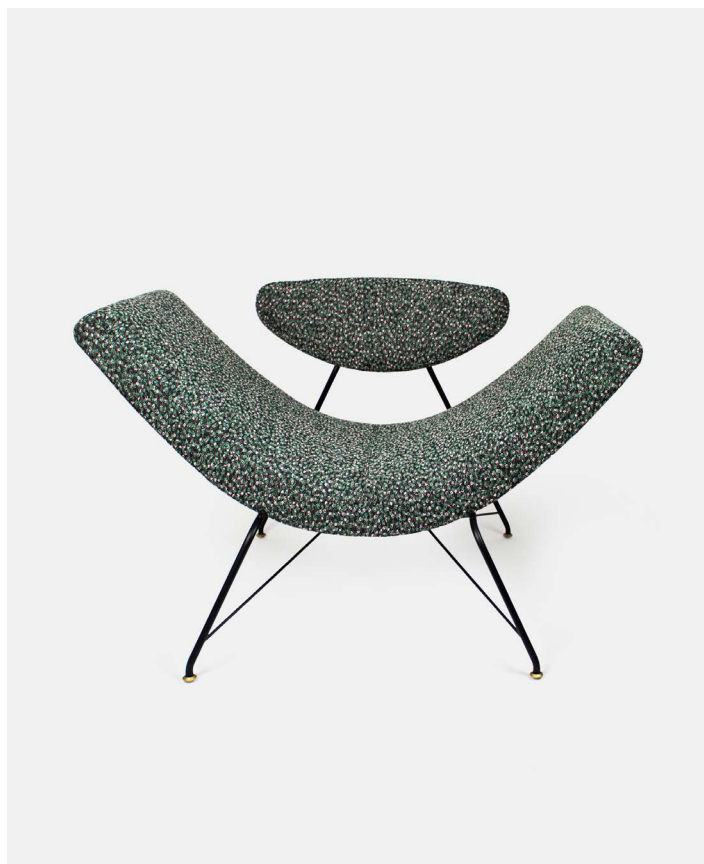

Reversivel Armchair

PRODUCT NAME

Reversivel Armchair

DIMENSIONS

H: 68cm, L: 104cm, D: 73cm

GENERAL LEAD TIME

8 to 10 weeks

BRAND

Tacchini

MATERIAL

Painted Metal, Upholstery

CUSTOMISABLE

Yes

DESIGNER

Martin Eisler

FINISHES

W 104cm D 73cm H 68cm
H seat 34cm

ADDITIONAL INFO **Fabric Options & Categories**

- Cat. B: Bamboo, Biola
- Cat. C: Cacao, Calantha
- Cat. D: Dionea, Dulcamara
- Cat. T: Tamaya
- Cat. U: Ombra
- Cat. V: Mirabilis, Ricinus, Vandelia, Vite
- Cat. Z: Zamia, Zinia, Zelkovia
- Cat. M: Malva, Morus