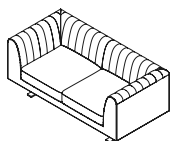

Quilt Sofa

PRODUCT NAME

Quilt Sofa

DIMENSIONS

H: 68cm, D: 80cm

GENERAL LEAD TIME

8 to 10 weeks

BRAND

PACKING DIMENSIONS

Dispatched already assembled.

CATEGORY

Sofa INDOOR

W 140cm D 80cm
H 68cm
Seat H 41cm

W 140cm D 80cm
H 68cm
Seat H 41cm

W 160cm D 80cm
H 68cm
Seat H 41cm

W 200cm D 80cm
H 68cm
Seat H 41cm

W 200cm D 80cm
H 68cm
Seat H 41cm

W 220cm D 80cm
H 68cm
Seat H 41cm

W 240cm D 80cm
H 68cm
Seat H 41cm

W 240cm D 80cm
H 68cm
Seat H 41cm

W 260cm D 80cm
H 68cm
Seat H 41cm

ADDITIONAL INFO **Fabric Options & Categories**