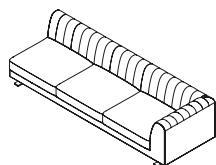

PACKING DIMENSIONS

Dispatched already assembled.

CATEGORY

Sofa INDOOR

W 140cm D 80cm
H 68cm
Seat H 41cm

W 140cm D 80cm
H 68cm
Seat H 41cm

W 160cm D 80cm
H 68cm
Seat H 41cm

W 200cm D 80cm
H 68cm
Seat H 41cm

W 200cm D 80cm
H 68cm
Seat H 41cm

W 220cm D 80cm
H 68cm
Seat H 41cm

W 240cm D 80cm
H 68cm
Seat H 41cm

W 240cm D 80cm
H 68cm
Seat H 41cm

W 260cm D 80cm
H 68cm
Seat H 41cm

ADDITIONAL INFO **Fabric Options & Categories**