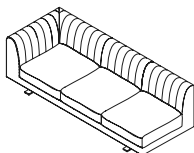

PACKING DIMENSIONS

Dispatched already assembled.

CATEGORY

Sofa INDOOR

W 140cm D 80cm
H 68cm
Seat H 41cm

W 140cm D 80cm
H 68cm
Seat H 41cm

W 160cm D 80cm
H 68cm
Seat H 41cm

W 200cm D 80cm
H 68cm
Seat H 41cm

W 200cm D 80cm
H 68cm
Seat H 41cm

W 220cm D 80cm
H 68cm
Seat H 41cm

W 240cm D 80cm
H 68cm
Seat H 41cm

W 240cm D 80cm
H 68cm
Seat H 41cm

W 260cm D 80cm
H 68cm
Seat H 41cm

ADDITIONAL INFO **Fabric Options & Categories**