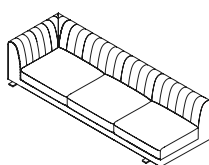

PACKING DIMENSIONS

Dispatched already assembled.

CATEGORY

Sofa INDOOR

W 140cm D 80cm
H 68cm
Seat H 41cm

W 140cm D 80cm
H 68cm
Seat H 41cm

W 160cm D 80cm
H 68cm
Seat H 41cm

W 200cm D 80cm
H 68cm
Seat H 41cm

W 200cm D 80cm
H 68cm
Seat H 41cm

W 220cm D 80cm
H 68cm
Seat H 41cm

W 240cm D 80cm
H 68cm
Seat H 41cm

W 240cm D 80cm
H 68cm
Seat H 41cm

W 260cm D 80cm
H 68cm
Seat H 41cm

ADDITIONAL INFO **Fabric Options & Categories**