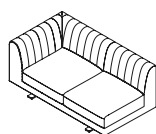

PACKING DIMENSIONS

Dispatched already assembled.

CATEGORY

Sofa INDOOR

W 140cm D 80cm
H 68cm
Seat H 41cm

W 140cm D 80cm
H 68cm
Seat H 41cm

W 160cm D 80cm
H 68cm
Seat H 41cm

W 200cm D 80cm
H 68cm
Seat H 41cm

W 200cm D 80cm
H 68cm
Seat H 41cm

W 220cm D 80cm
H 68cm
Seat H 41cm

W 240cm D 80cm
H 68cm
Seat H 41cm

W 240cm D 80cm
H 68cm
Seat H 41cm

W 260cm D 80cm
H 68cm
Seat H 41cm

ADDITIONAL INFO **Fabric Options & Categories**