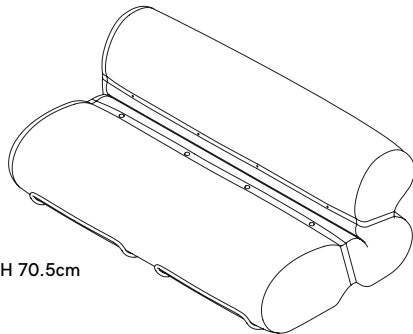

# Orsola Sofa

**PRODUCT NAME**

Orsola Sofa

**DIMENSIONS**

H: 70.5cm, L: 170/240cm, D: 99cm

**GENERAL LEAD TIME**

8 to 10 weeks

**BRAND**

**PACKING DIMENSIONS**

110 x 80 x 180cm / 1.5 m<sup>3</sup>  
110 x 80 x 250cm / 2.2 m<sup>3</sup>

**CATEGORY**

Sofa INDOOR

**WEIGHT**

70kg / 74kg

W 240cm D 99cm H 70.5cm  
H seat 40.5cm

W 170cm D 99cm H 70.5cm  
H seat 40.5cm