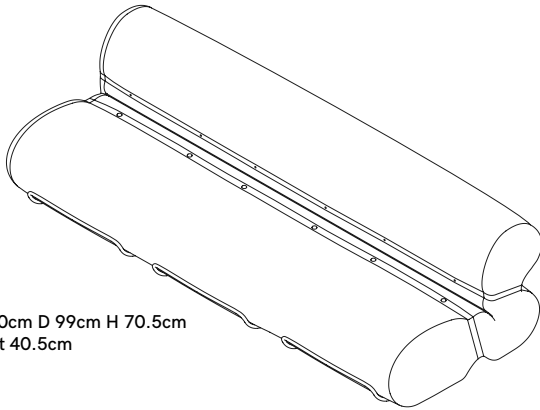

# Orsola Sofa

**PRODUCT NAME**

Orsola Sofa

**DIMENSIONS**

H: 70.5cm, L: 170/240cm, D: 99cm

**GENERAL LEAD TIME**

8 to 10 weeks

**BRAND**

**PACKING DIMENSIONS**

110 x 80 x 180cm / 1.5 m<sup>3</sup>  
110 x 80 x 250cm / 2.2 m<sup>3</sup>

**CATEGORY**

Sofa INDOOR

**WEIGHT**

70kg / 74kg

W 240cm D 99cm H 70.5cm  
H seat 40.5cm

W 170cm D 99cm H 70.5cm  
H seat 40.5cm