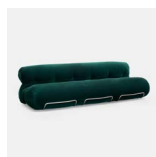

Related Products

Orsola Sofa