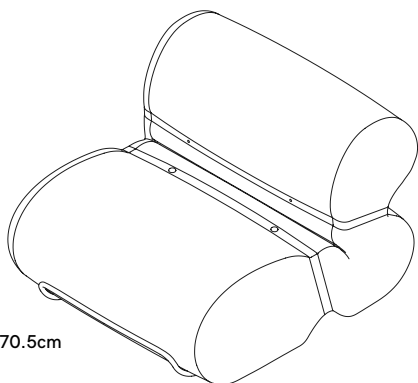

Orsola Chair

PRODUCT NAME

Orsola Chair

DIMENSIONS

H: 70.5cm, L: 90cm, D: 99cm

GENERAL LEAD TIME

8 to 10 weeks

BRAND

PACKING DIMENSIONS

Armchair - 100 x 110 x 80cm / 0.85 m³
Ottoman - 100 x 90 x 50cm / 0.55 m³

CATEGORY

Lounge Chair & Ottoman INDOOR

WEIGHT

Armchair - 30kg
Ottoman - 15kg

W 90cm D 99cm H 70.5cm
H seat 40.5cm

W 90cm D 80cm H 40.5cm

ADDITIONAL INFO Fabric Options & Categories

- Cat. B: Biola
- Cat. C: Cacao, Calantha
- Cat. D: Dionea, Dulcamara
- Cat. T: Tamaya
- Cat. U: Ombra, Ulex
- Cat. V: Guarana, Mirabilis, Ricinus, Vandelia, Vite
- Cat. Z: Aniline, Zahir, Zamia, Zante, Zelkovia, Zinia
- Cat. M: Malva, Morus