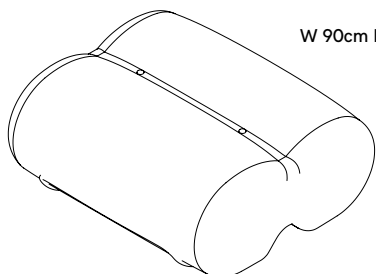

Orsola Chair

PRODUCT NAME

Orsola Chair

DIMENSIONS

H: 70.5cm, L: 90cm, D: 99cm

GENERAL LEAD TIME

8 to 10 weeks

BRAND

PACKING DIMENSIONS

Armchair - 100 x 110 x 80cm / 0.85 m³
Ottoman - 100 x 90 x 50cm / 0.55 m³

CATEGORY

Lounge Chair & Ottoman INDOOR

WEIGHT

Armchair - 30kg
Ottoman - 15kg

W 90cm D 99cm H 70.5cm
H seat 40.5cm

W 90cm D 80cm H 40.5cm

ADDITIONAL INFO Fabric Options & Categories

- Cat. B: Biola
- Cat. C: Cacao, Calantha
- Cat. D: Dionea, Dulcamara
- Cat. T: Tamaya
- Cat. U: Ombra, Ulex
- Cat. V: Guarana, Mirabilis, Ricinus, Vandelia, Vite
- Cat. Z: Aniline, Zahir, Zamia, Zante, Zelkovia, Zinia
- Cat. M: Malva, Morus