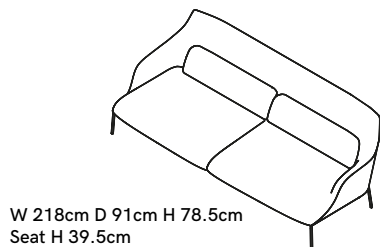

Lima Sofa

PRODUCT NAME

Lima Sofa

DIMENSIONS

H: 78.5cm, L: 158 / 188 / 218cm, D: 91cm

GENERAL LEAD TIME

8 to 10 weeks

BRAND

Tacchini

MATERIAL

Birch Plywood, Polyurethane, Upholstery, Metal, Feather

CUSTOMISABLE

Yes

DESIGNER

Claesson Koivisto Rune

OPTIONS

158cm / 188cm / 218cm

PACKING DIMENSIONS

83 x 95 x 163 / 193 / 223cm

CATEGORY

Sofa ^{INDOOR}

FINISHES

White
T02

Black
T07

NET WEIGHT

16kg

ADDITIONAL INFO Fabric Options & Categories

- Category B.: Bamboo, Bryony
- Category C.: Calantha, Cambria
- Category D.: Dianella, Dulcamara
- Category M.: Malva, Morus
- Category T.: Tamaya, Thesium
- Category U.: Ombra, Ulex
- Category V.: Guarana, Mirabilis, Ricinus, Vandelia, Vite
- Category Z.: Zahir, Zamia, Zelkovia, Zinia

Fabric usage 158 - 7m / 188 - 8m / 218 - 8.2m
Leather usage 158 - 12.5sqm / 188 - 14sqm / 218 - 14.5sqm

COM options must be approved by Tacchini to ensure suitability for upholstery.

Related Products

NEED MORE HELP?

If you require a quotation or more information about this product or brand, please get in touch with our team:

GENERAL ENQUIRIES
info@monologuelondon.com

CONTRACT ENQUIRIES
contracts@monologuelondon.com

ONLINE STORE
www.monologuelondon.com
@monologuelondon