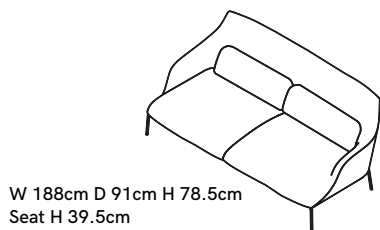

Lima Sofa

PRODUCT NAME

Lima Sofa

DIMENSIONS

H: 78.5cm, L: 158 / 188 / 218cm, D: 91cm

GENERAL LEAD TIME

8 to 10 weeks

BRAND

Tacchini

MATERIAL

Birch Plywood, Polyurethane, Upholstery, Metal, Feather

CUSTOMISABLE

Yes

DESIGNER

Claesson Koivisto Rune

OPTIONS

158cm / 188cm / 218cm

PACKING DIMENSIONS

83 x 95 x 163 / 193 / 223cm

CATEGORY

Sofa ^{INDOOR}

FINISHES

White
T02

Black
T07

NET WEIGHT

16kg

ADDITIONAL INFO Fabric Options & Categories

- Category B.: Bamboo, Bryony
- Category C.: Calantha, Cambria
- Category D.: Dianella, Dulcamara
- Category M.: Malva, Morus
- Category T.: Tamaya, Thesium
- Category U.: Ombra, Ulex
- Category V.: Guarana, Mirabilis, Ricinus, Vandelia, Vite
- Category Z.: Zahir, Zamia, Zelkovia, Zinia

Fabric usage 158 - 7m / 188 - 8m / 218 - 8.2m
Leather usage 158 - 12.5sqm / 188 - 14sqm / 218 - 14.5sqm

COM options must be approved by Tacchini to ensure suitability for upholstery.

Related Products

NEED MORE HELP?

If you require a quotation or more information about this product or brand, please get in touch with our team:

GENERAL ENQUIRIES
info@monologuelondon.com

CONTRACT ENQUIRIES
contracts@monologuelondon.com

ONLINE STORE
www.monologuelondon.com
@monologuelondon