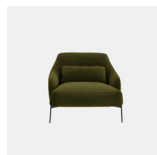

158cm / 188cm / 218cm

PACKING DIMENSIONS

83 x 95 x 163 / 193 / 223cm

CATEGORY

Sofa ^{INDOOR}

FINISHES

White
T02

Black
T07

NET WEIGHT

16kg

ADDITIONAL INFO Fabric Options & Categories

- Category B.: Bamboo, Bryony
- Category C.: Calantha, Cambria
- Category D.: Dianella, Dulcamara
- Category M.: Malva, Morus
- Category T.: Tamaya, Thesium
- Category U.: Ombra, Ulex
- Category V.: Guarana, Mirabilis, Ricinus, Vandelia, Vite
- Category Z.: Zahir, Zamia, Zelkovia, Zinia

Fabric usage 158 - 7m / 188 - 8m / 218 - 8.2m
Leather usage 158 - 12.5sqm / 188 - 14sqm / 218 - 14.5sqm

COM options must be approved by Tacchini to ensure suitability for upholstery.

Related Products

Lima Armchair