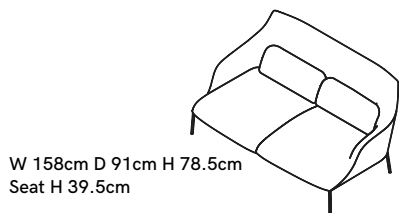

Lima Sofa

PRODUCT NAME

Lima Sofa

DIMENSIONS

H: 78.5cm, L: 158 / 188 / 218cm, D: 91cm

GENERAL LEAD TIME

8 to 10 weeks

BRAND

Tacchini

MATERIAL

Birch Plywood, Polyurethane, Upholstery, Metal, Feather

CUSTOMISABLE

Yes

DESIGNER

Claesson Koivisto Rune

OPTIONS

158cm / 188cm / 218cm

PACKING DIMENSIONS

83 x 95 x 163 / 193 / 223cm

CATEGORY

Sofa ^{INDOOR}

FINISHES

White
T02

Black
T07

NET WEIGHT

16kg

ADDITIONAL INFO Fabric Options & Categories

- Category B.: Bamboo, Bryony
- Category C.: Calantha, Cambria
- Category D.: Dianella, Dulcamara
- Category M.: Malva, Morus
- Category T.: Tamaya, Thesium
- Category U.: Ombra, Ulex
- Category V.: Guarana, Mirabilis, Ricinus, Vandelia, Vite
- Category Z.: Zahir, Zamia, Zelkovia, Zinia

Fabric usage 158 - 7m / 188 - 8m / 218 - 8.2m
Leather usage 158 - 12.5sqm / 188 - 14sqm / 218 - 14.5sqm

COM options must be approved by Tacchini to ensure suitability for upholstery.

Related Products

NEED MORE HELP?

If you require a quotation or more information about this product or brand, please get in touch with our team:

GENERAL ENQUIRIES
info@monologuelondon.com

CONTRACT ENQUIRIES
contracts@monologuelondon.com

ONLINE STORE
www.monologuelondon.com
@monologuelondon