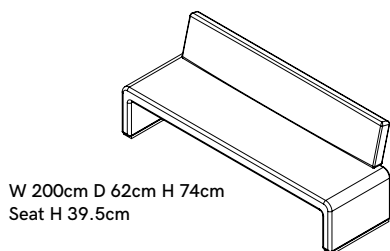

Lacanca Sofa

PRODUCT NAME
Labanca Sofa
DIMENSIONS
H: 74cm, W: 140 / 200 / 240cm, D: 75cm
GENERAL LEAD TIME
8 to 10 weeks
BRAND
Tacchini
MATERIAL
Metal Frame, Polyurethane, Plywood, Softwood, Upholstery, Aluminum, Elastic Belts
CUSTOMISABLE
Yes
DESIGNER
Lievore Altherr Molina
OPTIONS
Length -140cm / 200cm / 240cm
PACKING DIMENSIONS
75 x 75 x 148 / 208 / 248cm
CATEGORY
Sofa INDOOR
NET WEIGHT
41kg / 48kg / 51kg

Fabric usage 140 - 5m / 200 - 5.5m / 240 - 6m

Leather usage 140 - 8.3sqm / 200 - 9.1sqm / 240 - 10sqm

COM options must be approved by Tacchini to ensure suitability for upholstery.

Related Products

Lacanca Chair