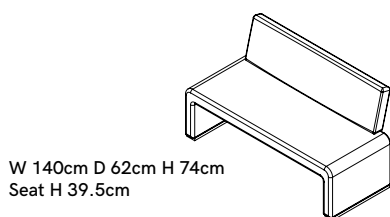

Lacanca Sofa

PRODUCT NAME
Labanca Sofa
DIMENSIONS
H: 74cm, W: 140 / 200 / 240cm, D: 75cm
GENERAL LEAD TIME
8 to 10 weeks
BRAND
Tacchini
MATERIAL
Metal Frame, Polyurethane, Plywood, Softwood, Upholstery, Aluminum, Elastic Belts
CUSTOMISABLE
Yes
DESIGNER
Lievore Altherr Molina
OPTIONS
Length -140cm / 200cm / 240cm
PACKING DIMENSIONS
75 x 75 x 148 / 208 / 248cm
CATEGORY
Sofa INDOOR
NET WEIGHT
41kg / 48kg / 51kg

Fabric usage 140 - 5m / 200 - 5.5m / 240 - 6m

Leather usage 140 - 8.3sqm / 200 - 9.1sqm / 240 - 10sqm

COM options must be approved by Tacchini to ensure suitability for upholstery.

Related Products

Lacanca Chair