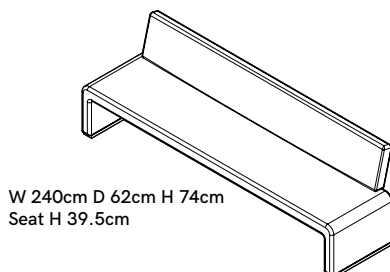

Lacanca Sofa

PRODUCT NAME
Labanca Sofa
DIMENSIONS
H: 74cm, W: 140 / 200 / 240cm, D: 75cm
GENERAL LEAD TIME
8 to 10 weeks
BRAND
Tacchini
MATERIAL
Metal Frame, Polyurethane, Plywood, Softwood, Upholstery, Aluminum, Elastic Belts
CUSTOMISABLE
Yes
DESIGNER
Lievore Altherr Molina
OPTIONS
Length -140cm / 200cm / 240cm
PACKING DIMENSIONS
75 x 75 x 148 / 208 / 248cm
CATEGORY
Sofa INDOOR
NET WEIGHT
41kg / 48kg / 51kg

Fabric usage 140 - 5m / 200 - 5.5m / 240 - 6m

Leather usage 140 - 8.3sqm / 200 - 9.1sqm / 240 - 10sqm

COM options must be approved by Tacchini to ensure suitability for upholstery.

Related Products

Lacanca Chair