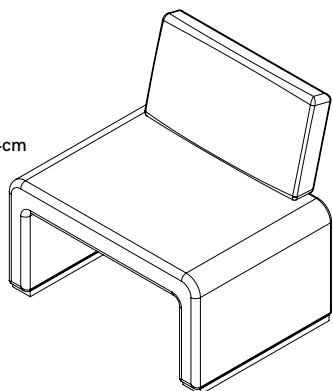

Lacanca Chair

PRODUCT NAME
Labanca Chair
DIMENSIONS
H: 74cm, W: 80cm, D: 62cm
GENERAL LEAD TIME
8 to 10 weeks
BRAND
Tacchini
MATERIAL
Metal Frame, Polyurethane, Plywood, Softwood, Upholstery, Aluminum, Elastic Belts
CUSTOMISABLE
Yes
DESIGNER
Lievore Altherr Molina
PACKING DIMENSIONS
Armchair - 90 x 80 x 80cm / 0.60 m³
Ottoman - 90 x 80 x 42cm / 0.30 m³
CATEGORY
Chair INDOOR
NET WEIGHT
Armchair - 31kg
Ottoman - 26kg

W 80cm D 62cm H 74cm
Seat H 39.5cm

W 80cm D 62cm H 39.5cm

ADDITIONAL INFO Fabric Options & Categories

- Category B.: Bamboo, Berberis, Bryony
- Category C.: Calantha, Cambria
- Category D.: Dianella, Dulcamara
- Category E.: Erika
- Category M.: Malva
- Category T.: Thesium
- Category U.: Ulex
- Category V.: Guarana, Mirabilis, Ricinus, Vandelia, Vinca, Vite
- Category Z.: Zamia, Zinia