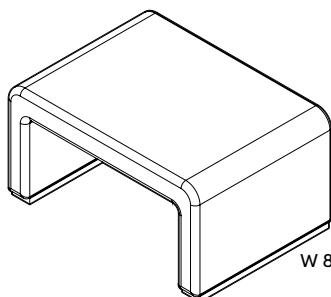

Lacanca Chair

PRODUCT NAME
Labanca Chair
DIMENSIONS
H: 74cm, W: 80cm, D: 62cm
GENERAL LEAD TIME
8 to 10 weeks
BRAND
Tacchini
MATERIAL
Metal Frame, Polyurethane, Plywood, Softwood, Upholstery, Aluminum, Elastic Belts
CUSTOMISABLE
Yes
DESIGNER
Lievore Altherr Molina
PACKING DIMENSIONS
Armchair - 90 x 80 x 80cm / 0.60 m³
Ottoman - 90 x 80 x 42cm / 0.30 m³
CATEGORY
Chair INDOOR
NET WEIGHT
Armchair - 31kg
Ottoman - 26kg

W 80cm D 62cm H 74cm
Seat H 39.5cm

W 80cm D 62cm H 39.5cm

ADDITIONAL INFO Fabric Options & Categories

- Category B.: Bamboo, Berberis, Bryony
- Category C.: Calantha, Cambria
- Category D.: Dianella, Dulcamara
- Category E.: Erika
- Category M.: Malva
- Category T.: Thesium
- Category U.: Ulex
- Category V.: Guarana, Mirabilis, Ricinus, Vandelia, Vinca, Vite
- Category Z.: Zamia, Zinia