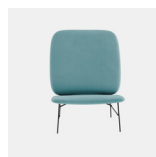

Kelly C

PRODUCT NAME

Kelly C

DIMENSIONS

H: 79cm, L: 52cm, D: 51cm

GENERAL LEAD TIME

8 to 10 weeks

BRAND

Tacchini

MATERIAL

Cold Foam, Metal Inserts, Upholstery

CUSTOMISABLE

Yes

DESIGNER

Claesson Koivisto Rune

FINISHES

White
T02
RAL9016

Grey
T03
RAL7022

Black
T07
RAL11

Matt Champagne
Gold
T25

PACKING DIMENSIONS

76 x 57 x 99cm / 0.45 m³

CATEGORY

Chair INDOOR

NET WEIGHT

15kg

ADDITIONAL INFO Fabric Options & Categories

- Category B.: Bryony
- Category C.: Calantha
- Category D.: Dianella, Dulcamara
- Category T.: Tamaya, Thesium
- Category U.: Ombra, Ulex
- Category V.: Guarana, Ricinus, Vandelia
- Category Z.: Zamia, Zelkovia

Fabric usage 1m / Leather usage 1.7sqm

Kelly cannot be realised with any fabric in white / light colour.
COM options must be approved by Tacchini to ensure suitability for upholstery.

Related Products

Kelly H