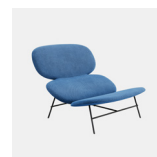

Kelly C

PRODUCT NAME

Kelly C

DIMENSIONS

H: 79cm, L: 52cm, D: 51cm

GENERAL LEAD TIME

8 to 10 weeks

BRAND

Tacchini

MATERIAL

Cold Foam, Metal Inserts, Upholstery

CUSTOMISABLE

Yes

DESIGNER

Claesson Koivisto Rune

FINISHES

White
T02
RAL9016

Grey
T03
RAL7022

Black
T07
RAL11

Matt Champagne
Gold
T25

PACKING DIMENSIONS

76 x 57 x 99cm / 0.45 m³

CATEGORY

Chair INDOOR

NET WEIGHT

15kg

ADDITIONAL INFO Fabric Options & Categories

- Category B.: Bryony
- Category C.: Calantha
- Category D.: Dianella, Dulcamara
- Category T.: Tamaya, Thesium
- Category U.: Ombra, Ulex
- Category V.: Guarana, Ricinus, Vandelia
- Category Z.: Zamia, Zelkovia

Fabric usage 1m / Leather usage 1.7sqm

Kelly cannot be realised with any fabric in white / light colour.
COM options must be approved by Tacchini to ensure suitability for upholstery.

Related Products

Kelly L