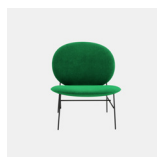

Related Products

Kelly E