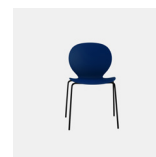

Kelly C

PRODUCT NAME

Kelly C

DIMENSIONS

H: 79cm, L: 52cm, D: 51cm

GENERAL LEAD TIME

8 to 10 weeks

BRAND

Tacchini

MATERIAL

Cold Foam, Metal Inserts, Upholstery

CUSTOMISABLE

Yes

DESIGNER

Claesson Koivisto Rune

FINISHES

White
T02
RAL9016

Grey
T03
RAL7022

Black
T07
RAL11

Matt Champagne
Gold
T25

PACKING DIMENSIONS

76 x 57 x 99cm / 0.45 m³

CATEGORY

Chair INDOOR

NET WEIGHT

15kg

ADDITIONAL INFO Fabric Options & Categories

- Category B.: Bryony
- Category C.: Calantha
- Category D.: Dianella, Dulcamara
- Category T.: Tamaya, Thesium
- Category U.: Ombra, Ulex
- Category V.: Guarana, Ricinus, Vandelia
- Category Z.: Zamia, Zelkovia

Fabric usage 1m / Leather usage 1.7sqm

Kelly cannot be realised with any fabric in white / light colour.
COM options must be approved by Tacchini to ensure suitability for upholstery.

Related Products

Kelly V