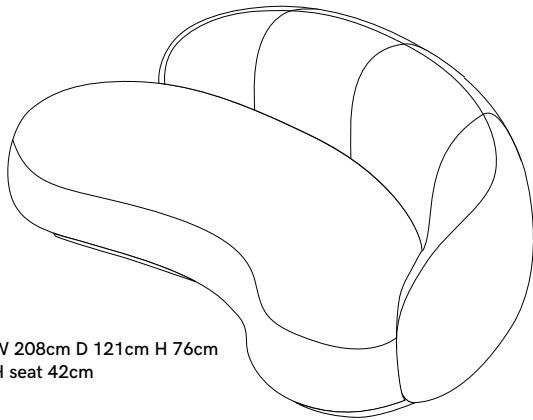

Julep Divan

PRODUCT NAME

Julep Divan

DIMENSIONS

H: 76cm, L: 208cm, D: 121cm

GENERAL LEAD TIME

8 to 10 weeks

BRAND

Julep / Julep Soft

PACKING DIMENSIONS

250 x 130 x 79cm / 2.60 m³

CATEGORY

Divan ^{INDOOR}

NET WEIGHT

102kg

W 208cm D 121cm H 76cm
H seat 42cm