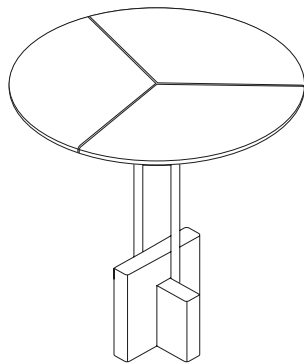

Coffee & Side Table ^{INDOOR}

DIMENSIONS

Low - H: 30cm, Ø 100cm

Tall - H: 48cm, Ø 50cm

MATERIAL

Marble, Chromed or Painted Metal

OPTIONS

Low / Tall

112 x 14 x 112cm

High - 55 x 55 x 55 &

62 x 14 x 62cm

NET WEIGHT

90kg / 30kg

Ø 100cm H 30cm

Ø 50cm H 48cm