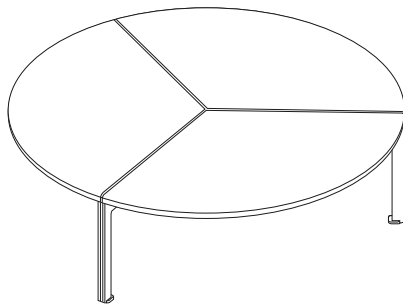

Coffee & Side Table ^{INDOOR}

DIMENSIONS

Low - H: 30cm, Ø 100cm

Tall - H: 48cm, Ø 50cm

MATERIAL

Marble, Chromed or Painted Metal

OPTIONS

Low / Tall

OPTIONS

			
Matt Black Chrome T27 (Base)	Bronze T119 (Base)	Shiny Patagonia Marble T118 (Top)	Elegant Brown Marble T119 (Top)

GENERAL LEAD TIME

8 to 10 weeks

CUSTOMISABLE

No

PACKING DIMENSIONS

Low - 104 x 104 x 58 &

112 x 14 x 112cm

High - 55 x 55 x 55 &

62 x 14 x 62cm

NET WEIGHT

90kg / 30kg

Ø 100cm H 30cm

Ø 50cm H 48cm