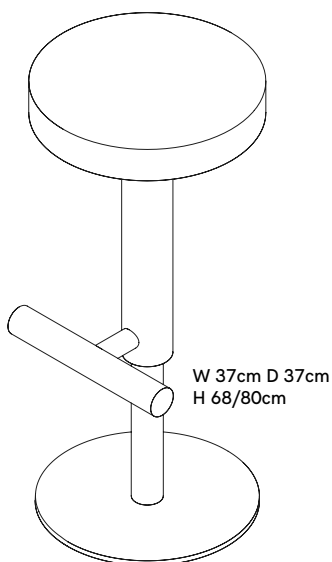

Fixie Stool

PRODUCT NAME

Fixie Stool

DIMENSIONS

H: 68/80cm, L: 37cm, D: 37cm

GENERAL LEAD TIME

8 to 10 weeks

BRAND

Tacchini

MATERIAL

Metal, Polyurethane, Poplar Plywood, Upholstery

CUSTOMISABLE

Yes

DESIGNER

Pearson Lloyd

FINISHES

White
T02

Grey
T06

Black
T07

PACKING DIMENSIONS

40 x 40 x 70cm / 0.10 m³

CATEGORY

Bar Stool INDOOR

NET WEIGHT

16kg

ADDITIONAL INFO Fabric Options & Categories

- Category B.: Bamboo, Berberis, Bryony
- Category C.: Calantha, Cambria
- Category D.: Dianella, Dulcamara
- Category E.: Erika
- Category M.: Malva, Morus
- Category T.: Tamaya, Thesium
- Category U.: Ombra, Ulex
- Category V.: Guarana, Mirabilis, Ricinus, Vandelia, Vite
- Category Z.: Zahir, Zamia, Zelkovia, Zinia, Zoe

Fabric usage 0.7m / Leather usage 1.3sqm

COM options must be approved by Tacchini to ensure suitability for upholstery.