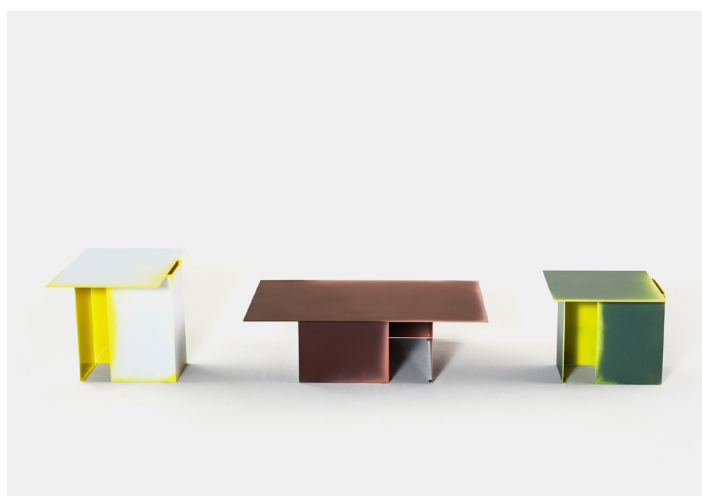

Daze Coffee Table

PRODUCT NAME

Daze Coffee Table

BRAND

Tacchini

DESIGNER

Truly Truly

CATEGORY

Coffee Table INDOOR

DIMENSIONS

Small - H: 42cm, L: 45cm, D: 41.5cm

Medium - H: 35cm, L: 60cm, D: 41.5cm

Large - H: 25cm, L: 90cm, D: 61.5cm

MATERIAL

Powder Coated Metal (Bent and Weelded)

OPTIONS

Small / Medium / Large

FINISHES

Bottom Green Sage with Yellow Shade

Bottom White with Yellow Shade

Bottom Rust with Pink Shade

GENERAL LEAD TIME

8 to 10 weeks

CUSTOMISABLE

No

PACKING DIMENSIONS

Small - 49 x 48 x 46cm

Medium - 64 x 48 x 39cm

Large - 94 x 66 x 29cm

Additional Info

Note: The metal is powder coated with a special embossed paint for the base colour which allow the second powder coating to grab on the first one.