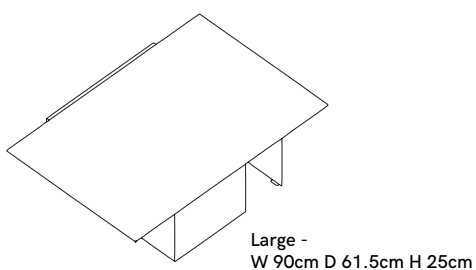

Coffee Table INDOOR

DIMENSIONS

Small - H: 42cm, L: 45cm, D: 41.5cm

Medium - H: 35cm, L: 60cm, D: 41.5cm

Large - H: 25cm, L: 90cm, D: 61.5cm

MATERIAL

Powder Coated Metal (Bent and Weelded)

OPTIONS

Small / Medium / Large

FINISHES

Bottom Green Sage with Yellow Shade

Bottom White with Yellow Shade

Bottom Rust with Pink Shade

GENERAL LEAD TIME

8 to 10 weeks

CUSTOMISABLE

No

PACKING DIMENSIONS

Small - 49 x 48 x 46cm

Medium - 64 x 48 x 39cm

Large - 94 x 66 x 29cm

Additional Info

Note: The metal is powder coated with a special embossed paint for the base colour which allow the second powder coating to grab on the first one.