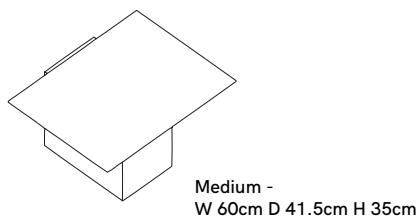

Coffee Table INDOOR

DIMENSIONS

Small - H: 42cm, L: 45cm, D: 41.5cm

Medium - H: 35cm, L: 60cm, D: 41.5cm

Large - H: 25cm, L: 90cm, D: 61.5cm

MATERIAL

Powder Coated Metal (Bent and Weelded)

OPTIONS

Small / Medium / Large

FINISHES

Bottom Green Sage with Yellow Shade

Bottom White with Yellow Shade

Bottom Rust with Pink Shade

GENERAL LEAD TIME

8 to 10 weeks

CUSTOMISABLE

No

PACKING DIMENSIONS

Small - 49 x 48 x 46cm

Medium - 64 x 48 x 39cm

Large - 94 x 66 x 29cm

Additional Info

Note: The metal is powder coated with a special embossed paint for the base colour which allow the second powder coating to grab on the first one.