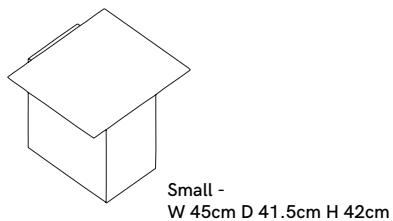

Coffee Table INDOOR

DIMENSIONS

Small - H: 42cm, L: 45cm, D: 41.5cm

Medium - H: 35cm, L: 60cm, D: 41.5cm

Large - H: 25cm, L: 90cm, D: 61.5cm

MATERIAL

Powder Coated Metal (Bent and Weelded)

OPTIONS

Small / Medium / Large

FINISHES

Bottom Green Sage with Yellow Shade

Bottom White with Yellow Shade

Bottom Rust with Pink Shade

GENERAL LEAD TIME

8 to 10 weeks

CUSTOMISABLE

No

PACKING DIMENSIONS

Small - 49 x 48 x 46cm

Medium - 64 x 48 x 39cm

Large - 94 x 66 x 29cm

Additional Info

Note: The metal is powder coated with a special embossed paint for the base colour which allow the second powder coating to grab on the first one.