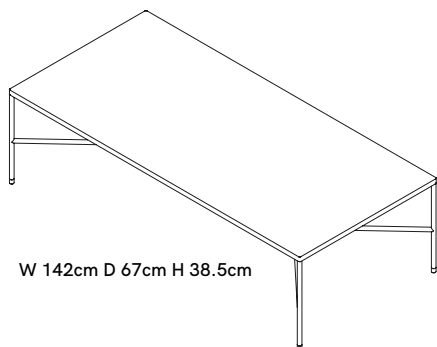

Coffee Table INDOOR

DIMENSIONS

Small - H: 38.5cm, L: 72cm, D: 67cm
 Long - H: 38.5cm, L: 142cm, D: 67cm

MATERIAL

Marble, Metal

OPTIONS

Small / Long

FINISHES

GENERAL LEAD TIME

8 to 10 weeks

CUSTOMISABLE

No

PACKING DIMENSIONS

75 x 70 x 40 + 87 x 77 x 10cm
 145 x 70 x 40 + 152 x 77 x 10cm

NET WEIGHT

43kg / 74kg

W 72cm D 67cm H 38.5cm

W 142cm D 67cm H 38.5cm

Related Products

Chill Out Armchair