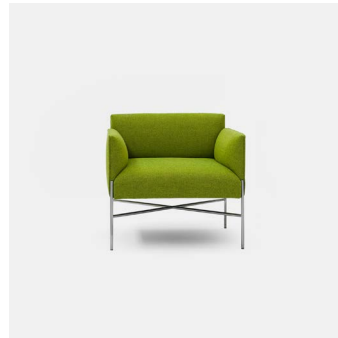

Chill Out

PRODUCT NAME

Chill Out

DIMENSIONS

Armchair - H: 71cm, L: 74/144/214cm, D: 69cm

GENERAL LEAD TIME

8 to 10 weeks

BRAND

Tacchini

MATERIAL

Poplar Plywood, Polyurethane, Upholstery, Metal

CUSTOMISABLE

Yes

DESIGNER

Gordon Guillaumier

FINISHES

White
T02
Base

Grey
T03
Base

Satin Chromed
T24
Base

Matt White
Carrara
T30
Top

Basaltina
T35
Top

PACKING DIMENSIONS

Upon Request

CATEGORY

Modular System **INDOOR**

ADDITIONAL INFO **Fabric Options & Categories**

- Category B.: Bamboo, Biola
- Category C.: Cacao
- Category D.: Dionea, Dulcamara
- Category M.: Malva, Morus
- Category U.: Ulex
- Category V.: Guarana, Vandelia, Vite
- Category Z.: Zinia, Zoe

COM options must be approved by Tacchini to ensure suitability for upholstery.

Related Products