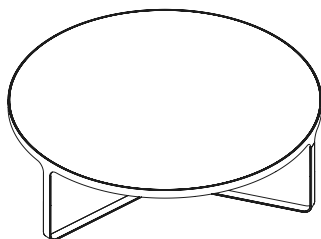

# Cage Table

PRODUCT NAME

Cage Table

DIMENSIONS

Round - Ø 50cm, H: 47cm / Ø 100cm, H: 32cm  
 Square - L: 50cm, D: 50cm, H: 47cm / L: 100cm, D: 100cm, H: 32cm

GENERAL LEAD TIME

8 to 10 weeks

BRAND

Tacchini

MATERIAL

Metal, Marble, Laminate

CUSTOMISABLE

No

DESIGNER

Gordon Guillaumier

PACKING DIMENSIONS

See in Additional Info

CATEGORY

Coffee & Side Table <sup>INDOOR</sup>

Ø 50cm H 47cm

Ø 100cm H 32cm

W 50cm D 50cm H 47cm

W 100cm D 100cm H 32cm

## Additional Info

Table Ø 50 cm

Base packed in cardboard box L55 P55 H55cm / 0.17m<sup>3</sup> / 8kg  
 Marble top packed in wooden crate L62 P62 H14cm / 0.05m<sup>3</sup> / 16kg  
 Mirror top packed in wooden crate L62 P62 H14cm / 0.05m<sup>3</sup> / 9kg