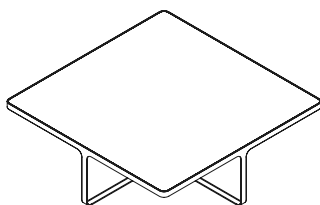

# Cage Table

PRODUCT NAME

Cage Table

DIMENSIONS

Round - Ø 50cm, H: 47cm / Ø 100cm, H: 32cm  
 Square - L: 50cm, D: 50cm, H: 47cm / L: 100cm, D: 100cm, H: 32cm

GENERAL LEAD TIME

8 to 10 weeks

BRAND

See in Additional Info

CATEGORY

Coffee & Side Table <sup>INDOOR</sup>

Ø 50cm H 47cm

Ø 100cm H 32cm

W 50cm D 50cm H 47cm

W 100cm D 100cm H 32cm

## Additional Info

Table Ø 50 cm

Base packed in cardboard box L55 P55 H55cm / 0.17m<sup>3</sup> / 8kg  
 Marble top packed in wooden crate L62 P62 H14cm / 0.05m<sup>3</sup> / 16kg  
 Mirror top packed in wooden crate L62 P62 H14cm / 0.05m<sup>3</sup> / 9kg

Table 50x50 cm

Base packed in cardboard box L55 P55 H55cm / 0.17m<sup>3</sup> / 9kg  
 Marble top packed in wooden crate L62 P62 H14cm / 0.05m<sup>3</sup> / 19kg  
 Mirror top packed in wooden crate L62 P62 H14cm / 0.05m<sup>3</sup> / 9kg