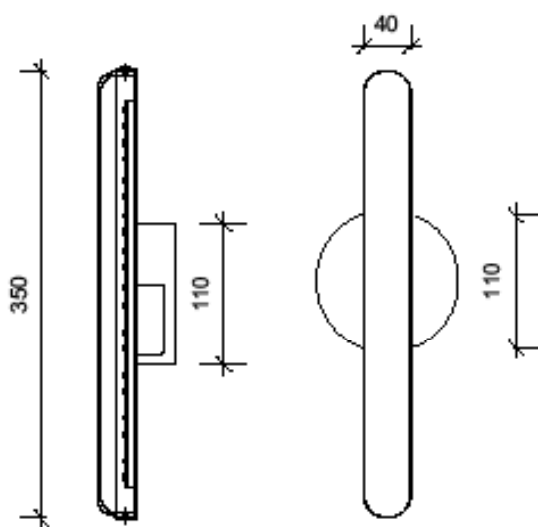

Stadium Round Plate

PRODUCT NAME

Stadium Round

DIMENSIONS

H: 35cm, L: 11cm, D: 6cm

CONTROL

N/A

BRAND

Square in Circle

MATERIAL

Electroplated Iron, Hand Brushed Finish

GENERAL LEAD TIME

12 to 14 weeks

DESIGNER

Square in Circle Studio

FINISHES

Medium Bronze / Antique Brass / Brushed Brass / + more

NET WEIGHT

1kg

CATEGORY

Wall Lamp INDOOR

LIGHT SOURCE & VOLTAGE

Integrated LED Strip, 6W, 230V, 3000K (Warm White)

CUSTOMISABLE

Yes

Related Products