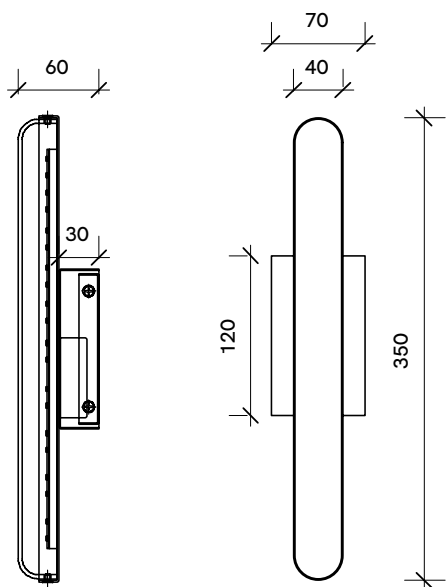

Stadium Rectangular Plate

PRODUCT NAME

Stadium Rectangular

DIMENSIONS

H: 35cm, L: 7cm, D: 6cm

CONTROL

N/A

BRAND

Medium Bronze / Antique Brass / Brushed Brass / + more

NET WEIGHT

1kg

CATEGORY

Wall Lamp INDOOR

LIGHT SOURCE & VOLTAGE

Integrated LED Strip, 6W, 230V, 3000K (Warm White)

CUSTOMISABLE

Yes

Related Products

Stadium Round

Stadium Round Plate

PRODUCT NAME

Stadium Round

DIMENSIONS

H: 35cm, L: 11cm, D: 6cm

CONTROL

N/A

BRAND

Square in Circle

MATERIAL

Electroplated Iron, Hand Brushed Finish

GENERAL LEAD TIME

12 to 14 weeks