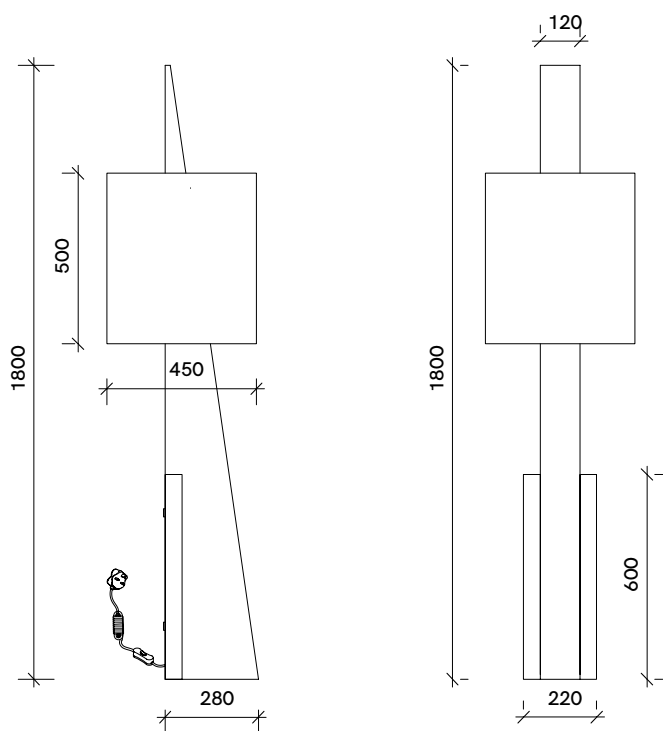

Cut Triangle II

PRODUCT NAME

Cut Triangle II

DIMENSIONS

H: 180cm, Ø: 45cm

CONTROL

On/Off Switch

BRAND

Square in Circle

MATERIAL

Electroplated Iron, Hand Brushed Finish

GENERAL LEAD TIME

12 to 14 weeks

DESIGNER

Square in Circle Studio

FINISHES

Brushed Grey Metal, White Cotton, Honed White Marble

CUSTOMISABLE

Yes

CATEGORY

Floor Lamp INDOOR

LIGHT SOURCE & VOLTAGE

1 x LED E27 / 100W / 230V / 3000K

Related Products