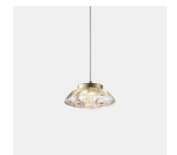

Ceto Wall Lamp

PRODUCT NAME

Ceto

DIMENSIONS

Ø 20cm, D: 8.7cm

CONTROL

N/A

BRAND

Dimming Options:
- Phase - Dimming Range 5 - 100%
- DALI - Dimming Range 1 - 100%
- 1-10V - Dimming Range 5 - 100%
- 0-10V - Not Compatible

LED Lifespan: 50,000 hours

Related Products

Ceto Offset Wall Lamp

Ceto Vertical Chandelier

Ceto Circllet

Ceto Pendant