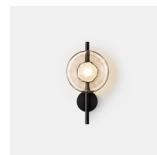

Related Products

Ceto Offset Wall Lamp