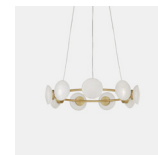

Ceto Wall Lamp

PRODUCT NAME

Ceto

DIMENSIONS

Ø 20cm, D: 8.7cm

CONTROL

N/A

BRAND

Dimming Options:
- Phase - Dimming Range 5 - 100%
- DALI - Dimming Range 1 - 100%
- 1-10V - Dimming Range 5 - 100%
- 0-10V - Not Compatible

LED Lifespan: 50,000 hours

Related Products

Ceto Offset Wall Lamp

Ceto Vertical Chandelier

Ceto Circllet

Ceto Pendant