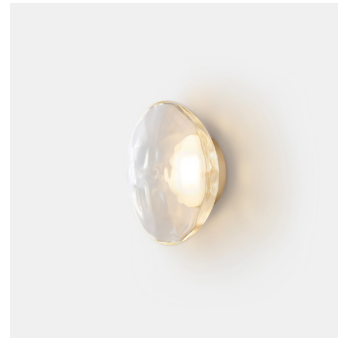

Additional Info

220-240V
SELV 60V (With External Driver)
2-4W LED Module, Wattage will vary depending on Ceto configurations
300-380 Lumen, 3000K Warm White

Dimming Options:
- Phase - Dimming Range 5 - 100%
- DALI - Dimming Range 1 - 100%
- 1-10V - Dimming Range 5 - 100%
- 0-10V - Not Compatible

LED Lifespan: 50,000 hours

Related Products