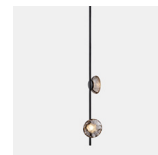

Ceto Wall Lamp

PRODUCT NAME

Ceto

DIMENSIONS

Ø 20cm, D: 8.7cm

CONTROL

N/A

BRAND

Dimming Options:
- Phase - Dimming Range 5 - 100%
- DALI - Dimming Range 1 - 100%
- 1-10V - Dimming Range 5 - 100%
- 0-10V - Not Compatible

LED Lifespan: 50,000 hours

Related Products

Ceto Offset Wall Lamp