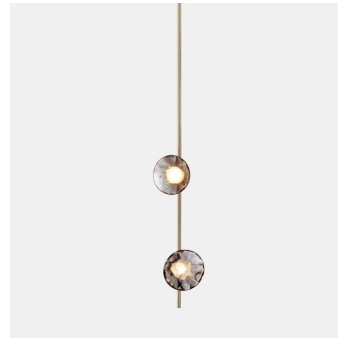

CV3
L 200 W 200 H 1240"
L 7.9" W 7.9" H 49"^^

Additional Info

220-240V
SELV 60V (With External Driver)
2-4W LED Module, Wattage will vary depending on Ceto configurations
300-380 Lumen, 3000K Warm White

Dimming Options:
- Phase - Dimming Range 5 - 100%
- DALI - Dimming Range 1 - 100%
- 1-10V - Dimming Range 5 - 100%
- 0-10V - Not Compatible

LED Lifespan: 50,000 hours

Related Products