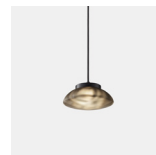

Ceto Vertical Chandelier

PRODUCT NAME

Ceto

DIMENSIONS

H: 44/84/124cm, L: 20cm, D: 20cm

CONTROL

N/A

BRAND

LED Lifespan: 50,000 hours

Related Products

Ceto Horizontal Chandelier Single

Ceto Pendant

Ceto Circllet

Ceto Floor Lamp