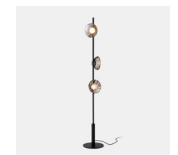

Ceto Vertical Chandelier

PRODUCT NAME

Ceto

DIMENSIONS

H: 44/84/124cm, L: 20cm, D: 20cm

CONTROL

N/A

BRAND

LED Lifespan: 50,000 hours

Related Products

Ceto Horizontal Chandelier Single

Ceto Pendant

Ceto Circllet

Ceto Floor Lamp