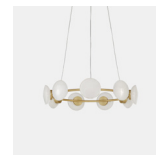

Ceto Vertical Chandelier

PRODUCT NAME

Ceto

DIMENSIONS

H: 44/84/124cm, L: 20cm, D: 20cm

CONTROL

N/A

BRAND

LED Lifespan: 50,000 hours

Related Products

Ceto Horizontal Chandelier Single

Ceto Pendant

Ceto Circllet

Ceto Floor Lamp