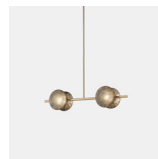

Related Products

Ceto Horizontal Chandelier Single