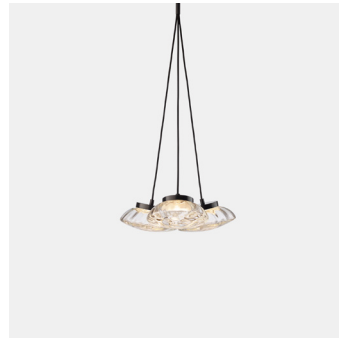

Additional Info

220-240V
SELV 60V (With External Driver)
2-4W LED Module, Wattage will vary depending on Ceto configurations
300-380 Lumen, 3000K Warm White

Dimming Options:
- Phase - Dimming Range 5 - 100%
- DALI - Dimming Range 1 - 100%
- 1-10V - Dimming Range 5 - 100%
- 0-10V - Not Compatible

LED Lifespan: 50,000 hours

Related Products