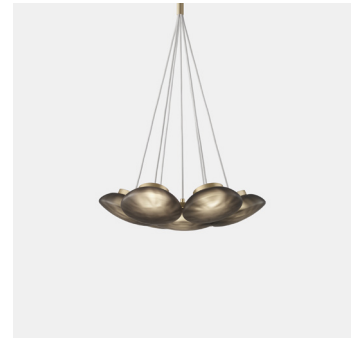

# Ceto Pendant

PRODUCT NAME

Ceto

DIMENSIONS

Ø 20cm / Ø 41cm / Ø 59cm

CONTROL

N/A

BRAND

Ross Gardam

MATERIAL

Anodised Aluminium, Glass

GENERAL LEAD TIME

10 to 12 weeks

DESIGNER

Ross Gardam

OPTIONS

CERTIFICATIONS

AS/NZS 60598.1, 60598.2.1  
EN 60598.1, 60598.2.1  
ETL/UL 1598, CSA C22.2#250.0

CP1  
Ø 200 H 105  
Ø 7.9" H 4.1"

CP3  
Ø410 H 120  
Ø16.1" H 4.7"

CP7  
Ø 590 H 130  
Ø23.2" H 5.1"  
\*MINIMUM DROP HEIGHT  
REQUIREMENTS 1050MM