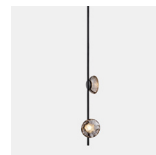

Ceto Offset Wall Lamp

PRODUCT NAME

Ceto

DIMENSIONS

H: 40/65cm, L: 20cm, D: 10.7cm

CONTROL

N/A

BRAND

Dimming Options:
- Phase - Dimming Range 5 - 100%
- DALI - Dimming Range 1 - 100%
- 1-10V - Dimming Range 5 - 100%
- 0-10V - Not Compatible

LED Lifespan: 50,000 hours

Related Products

Ceto Wall Lamp

Ceto Vertical Chandelier