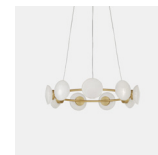

Ceto Offset Wall Lamp

PRODUCT NAME

Ceto

DIMENSIONS

H: 40/65cm, L: 20cm, D: 10.7cm

CONTROL

N/A

BRAND

Dimming Options:
- Phase - Dimming Range 5 - 100%
- DALI - Dimming Range 1 - 100%
- 1-10V - Dimming Range 5 - 100%
- 0-10V - Not Compatible

LED Lifespan: 50,000 hours

Related Products

Ceto Wall Lamp

Ceto Vertical Chandelier

Ceto Circllet

Ceto Pendant