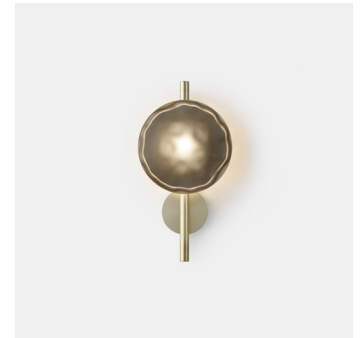

Additional Info

220-240V
SELV 60V (With External Driver)
2-4W LED Module, Wattage will vary depending on Ceto configurations
300-380 Lumen, 3000K Warm White

Dimming Options:
- Phase - Dimming Range 5 - 100%
- DALI - Dimming Range 1 - 100%
- 1-10V - Dimming Range 5 - 100%
- 0-10V - Not Compatible

LED Lifespan: 50,000 hours

Related Products