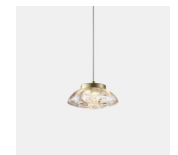

Ceto Pendant