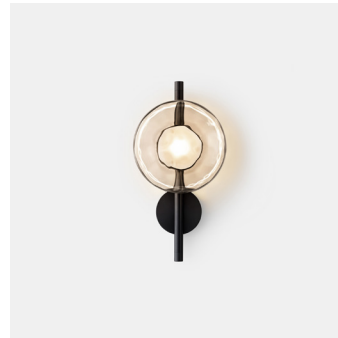

Additional Info

220-240V
SELV 60V (With External Driver)
2-4W LED Module, Wattage will vary depending on Ceto configurations
300-380 Lumen, 3000K Warm White

Dimming Options:
- Phase - Dimming Range 5 - 100%
- DALI - Dimming Range 1 - 100%
- 1-10V - Dimming Range 5 - 100%
- 0-10V - Not Compatible

LED Lifespan: 50,000 hours

Related Products