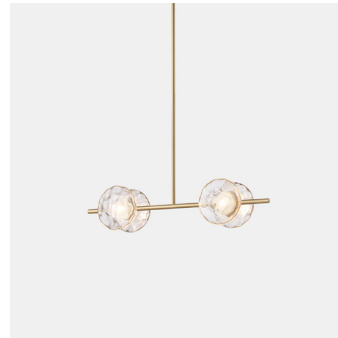

Additional Info

220-240V
SELV 60V (With External Driver)
2-4W LED Module, Wattage will vary depending on Ceto configurations
300-380 Lumen, 3000K Warm White

Dimming Options:
- Phase - Dimming Range 5 - 100%
- DALI - Dimming Range 1 - 100%
- 1-10V - Dimming Range 5 - 100%
- 0-10V - Not Compatible

LED Lifespan: 50,000 hours

Related Products