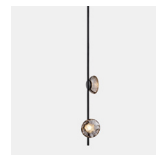

Ceto Vertical Chandelier