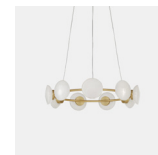

Ceto Horizontal Chandelier Single

PRODUCT NAME

Ceto

DIMENSIONS

L: 86.6cm D: 17.4cm, H: 20cm

CONTROL

N/A

BRAND

Dimming Options:
- Phase - Dimming Range 5 - 100%
- DALI - Dimming Range 1 - 100%
- 1-10V - Dimming Range 5 - 100%
- 0-10V - Not Compatible

LED Lifespan: 50,000 hours

Related Products

Ceto Horizontal Chandelier Double

Ceto Vertical Chandelier

Ceto Circler

Ceto Floor Lamp