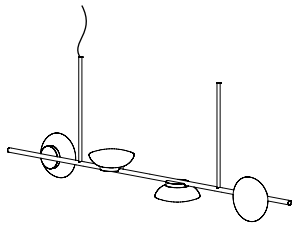

Ceto Horizontal Chandelier Double

PRODUCT NAME

Ceto

DIMENSIONS

L: 130.6/170.6/210.6cm D: 20cm, H: 20cm

CONTROL

N/A

BRAND

CH23S / CH23L / CH24S / CH24L

CUSTOMISABLE

No

CATEGORY

Chandelier INDOOR

FINISHES

PACKING DIMENSIONS

51 x 51 x 25cm (6/8kg)

CERTIFICATIONS

**AS/NZS 60598.1, 60598.2.1
EN 60598.1, 60598.2.1
ETL/UL 1598, CSA C22.2#250.0**

CH23S*
L 130.6 W 200 H 200*
L 51.4" W 7.9" H 7.9**
CEILING CANOPY SPACING L 440MM / 17.32"

CH23L*
L 170.6 W 200 H 200*
L 67.2" W 7.9" H 7.9**
CEILING CANOPY SPACING L 840MM / 33.07"

CH24S*
L 170.6 W 200 H 200*
L 67.2" W 7.9" H 7.9**
CEILING CANOPY SPACING L 840MM / 17.32"

CH24L*
L 210.6 W 200 H 200*
L 83" W 7.9" H 7.9**
CEILING CANOPY SPACING L 1240MM / 48.82"

Additional Info

220-240V
SELV 60V (With External Driver)
2-4W LED Module, Wattage will vary depending on Ceto configurations
300-380 Lumen, 3000K Warm White