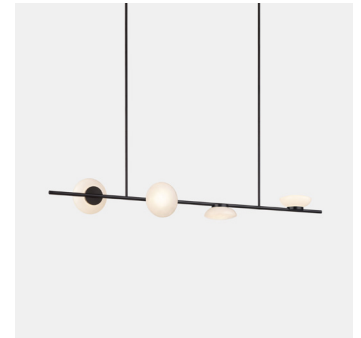

Additional Info

220-240V
SELV 60V (With External Driver)
2-4W LED Module, Wattage will vary depending on Ceto configurations
300-380 Lumen, 3000K Warm White

Dimming Options:
- Phase - Dimming Range 5 - 100%
- DALI - Dimming Range 1 - 100%
- 1-10V - Dimming Range 5 - 100%
- 0-10V - Not Compatible

LED Lifespan: 50,000 hours

Related Products