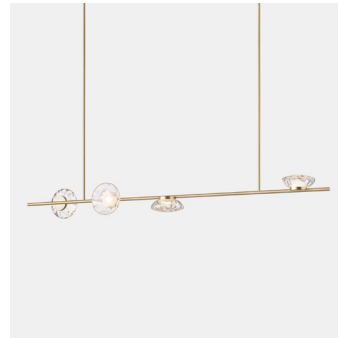

Additional Info

220-240V
SELV 60V (With External Driver)
2-4W LED Module, Wattage will vary depending on Ceto configurations
300-380 Lumen, 3000K Warm White

Dimming Options:
- Phase - Dimming Range 5 - 100%
- DALI - Dimming Range 1 - 100%
- 1-10V - Dimming Range 5 - 100%
- 0-10V - Not Compatible

LED Lifespan: 50,000 hours

Related Products