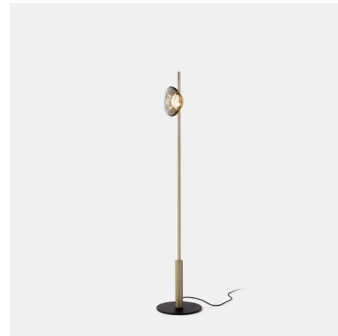

Additional Info

230V - 4W AC LED Module,
380 Lumen per Light Source,
3000K Warm White

LED Lifespan: 50.000 hours

Related Products