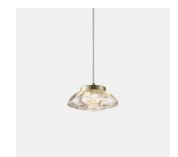

Ceto Floor Lamp

PRODUCT NAME

Ceto

DIMENSIONS

Ø 30cm, H: 154/184cm

CONTROL

Floor Dimmer Switch

BRAND

LED Lifespan: 50.000 hours

Related Products

Ceto Horizontal Chandelier Single

Ceto Vertical Chandelier

Ceto Circllet

Ceto Pendant