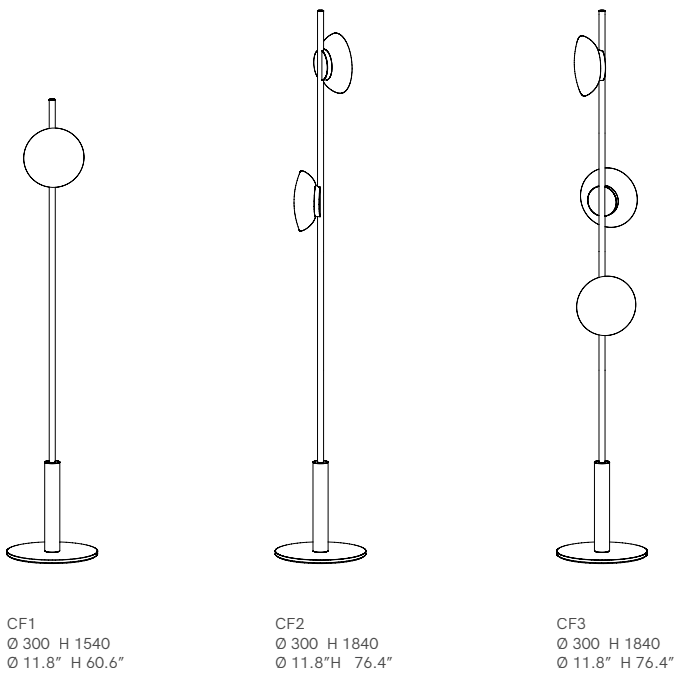

Ceto Floor Lamp

PRODUCT NAME

Ceto

DIMENSIONS

Ø 30cm, H: 154/184cm

CONTROL

Floor Dimmer Switch

BRAND

CF1 / CF2 / CF3

CUSTOMISABLE

No

CATEGORY

Floor Lamp ^{INDOOR}

FINISHES

PACKING DIMENSIONS

192 x 19 x 37cm (12/15kg)

CERTIFICATIONS

AS/NZS 60598.1, 60598.2.4
EN 60598.1, 60598.2.4

CF1
Ø 300 H 1540
Ø 11.8" H 60.6"

CF2
Ø 300 H 1840
Ø 11.8" H 76.4"

CF3
Ø 300 H 1840
Ø 11.8" H 76.4"

Additional Info

230V - 4W AC LED Module,
380 Lumen per Light Source,
3000K Warm White