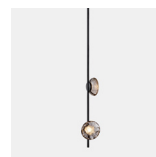

Ceto Floor Lamp

PRODUCT NAME

Ceto

DIMENSIONS

Ø 30cm, H: 154/184cm

CONTROL

Floor Dimmer Switch

BRAND

LED Lifespan: 50.000 hours

Related Products

Ceto Horizontal Chandelier Single

Ceto Vertical Chandelier

Ceto Circllet

Ceto Pendant