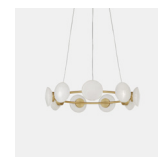

Ceto Floor Lamp

PRODUCT NAME

Ceto

DIMENSIONS

Ø 30cm, H: 154/184cm

CONTROL

Floor Dimmer Switch

BRAND

LED Lifespan: 50.000 hours

Related Products

Ceto Horizontal Chandelier Single

Ceto Vertical Chandelier

Ceto Circllet

Ceto Pendant