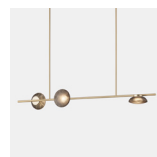

Ceto Circllet Chandelier

PRODUCT NAME

Ceto

DIMENSIONS

Ø 800/1400/2000cm, H: 20cm

CONTROL

N/A

BRAND

LED Lifespan: 50.000 hours

Related Products

Ceto Horizontal Chandelier Double

Ceto Vertical Chandelier

Ceto Pendant

Ceto Floor Lamp