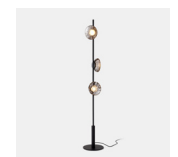

Ceto Circllet Chandelier

PRODUCT NAME

Ceto

DIMENSIONS

Ø 800/1400/2000cm, H: 20cm

CONTROL

N/A

BRAND

LED Lifespan: 50.000 hours

Related Products

Ceto Horizontal Chandelier Double

Ceto Vertical Chandelier

Ceto Pendant

Ceto Floor Lamp