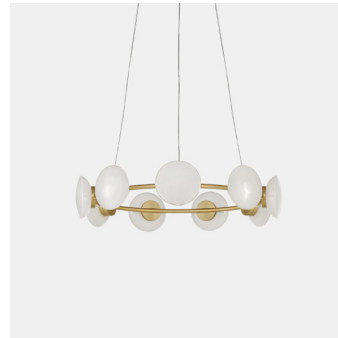

Additional Info

CC809 - 17W, 2200-2450 LUMEN, 3000K
CC1412 - 25W, 3450 LUMEN, 3000K
CC2015 - 30W, 4370-5050 LUMEN, 3000K

220-240V Regions Dimming Options:
- Phase - Dimming Range 5 - 100%
- DALI - Dimming Range 1 - 100%.

LED Lifespan: 50.000 hours

Related Products