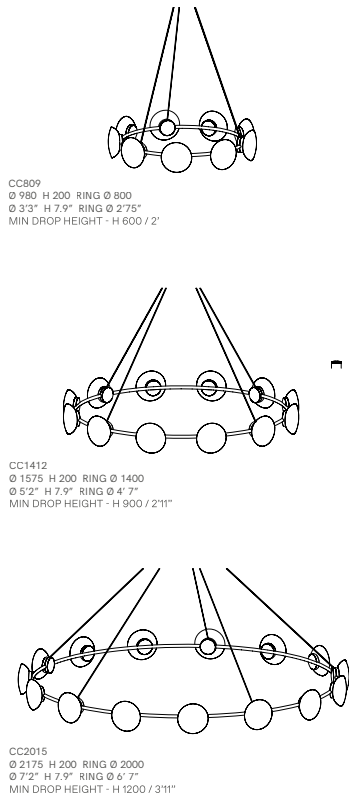

Additional Info

CC809 - 17W, 2200-2450 LUMEN, 3000K
CC1412 - 25W, 3450 LUMEN, 3000K
CC2015 - 30W, 4370-5050 LUMEN, 3000K

220-240V Regions Dimming Options:
- Phase - Dimming Range 5 - 100%
- DALI - Dimming Range 1 - 100%.

LED Lifespan: 50.000 hours

Related Products