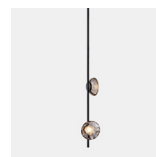

Ceto Circllet Chandelier

PRODUCT NAME

Ceto

DIMENSIONS

Ø 800/1400/2000cm, H: 20cm

CONTROL

N/A

BRAND

LED Lifespan: 50.000 hours

Related Products

Ceto Horizontal Chandelier Double

Ceto Vertical Chandelier

Ceto Pendant

Ceto Floor Lamp