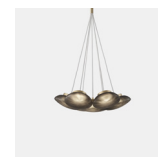

Ceto Circllet Chandelier

PRODUCT NAME

Ceto

DIMENSIONS

Ø 800/1400/2000cm, H: 20cm

CONTROL

N/A

BRAND

LED Lifespan: 50.000 hours

Related Products

Ceto Horizontal Chandelier Double

Ceto Vertical Chandelier

Ceto Pendant

Ceto Floor Lamp