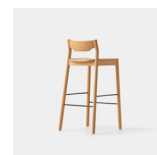

Tangerine Chair

PRODUCT NAME
Tangerine Chair

DIMENSIONS
H: 75cm, L: 51cm, D: 50cm

GENERAL LEAD TIME
2 to 3 weeks

BRAND
Resident

MATERIAL
Solid Oak

CUSTOMISABLE
Yes

DESIGNER
Simon James

FINISHES

Natural Oak **Black Stain** **Umber Stain**

PACKING DIMENSIONS
4 Chairs - 55 x 69 x 102cm (23kg)

CATEGORY
Chair INDOOR

CERTIFICATIONS
FSC Certified Wood

Related Products

Tangerine Bar Stool

Tangerine Bar Chair