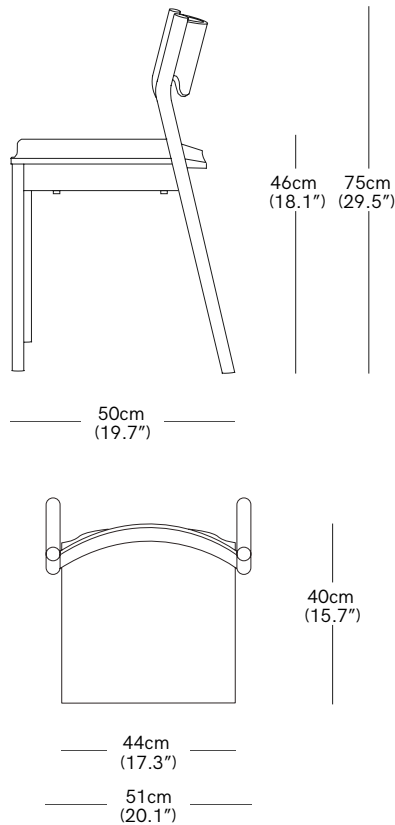

Tangerine Chair

PRODUCT NAME
Tangerine Chair

DIMENSIONS
H: 75cm, L: 51cm, D: 50cm

GENERAL LEAD TIME
2 to 3 weeks

BRAND
Resident

MATERIAL
Solid Oak

CUSTOMISABLE
Yes

DESIGNER
Simon James

FINISHES

Natural Oak **Black Stain** **Umber Stain**

PACKING DIMENSIONS
4 Chairs - 55 x 69 x 102cm (23kg)

CATEGORY
Chair INDOOR

CERTIFICATIONS
FSC Certified Wood

Related Products

Tangerine Bar Stool

Tangerine Bar Chair