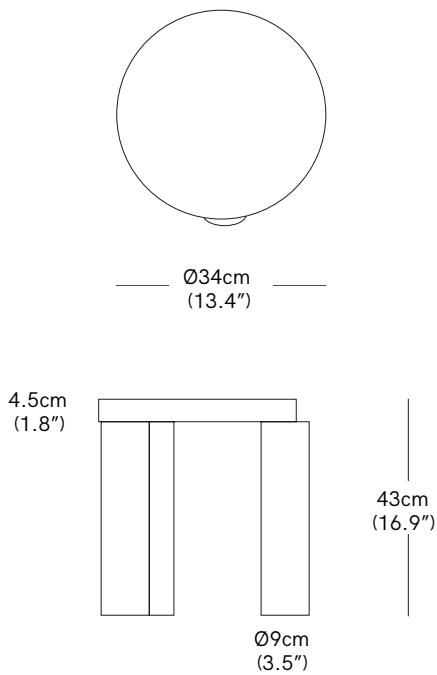

Offset Stool / Side Table

PRODUCT NAME

Offset Stool / Side Table

DIMENSIONS

H: 43cm, Ø 34cm

GENERAL LEAD TIME

2 to 3 weeks

BRAND

Resident

MATERIAL

Solid Oak

CUSTOMISABLE

Yes

DESIGNER

Philippe Malouin

FINISHES

Natural Oak

Black Stain

Umber Stain

PACKING DIMENSIONS

44 x 34 x 15cm (8kg)

CATEGORY

Stool / Side Table **INDOOR**

CERTIFICATIONS

FSC Certified Wood

Related Products

NEED MORE HELP?

If you require a quotation or more information about this product or brand, please get in touch with our team:

GENERAL ENQUIRIES
info@monologuelondon.com

CONTRACT ENQUIRIES
contracts@monologuelondon.com

ONLINE STORE
www.monologuelondon.com
@monologuelondon