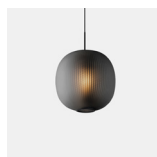

# Bloom Table Lamp

PRODUCT NAME

**Bloom Table Lamp**

DIMENSIONS

**H: 28.5cm, Ø 24cm**

CONTROL

**Dimmable**

BRAND

**Resident**

MATERIAL

**Glass, Stainless Steel**

GENERAL LEAD TIME

**2 to 3 weeks**

DESIGNER

**Tim Rundle**

FINISHES

**Frosted White Glass Shade & Nickel Plated Diffuser  
Frosted Black Glass Shade & Matt Chrome Diffuser**

CUSTOMISABLE

**No**

CATEGORY

**Table Lamp <sup>INDOOR</sup>**

LIGHT SOURCE & VOLTAGE

**E27 LED Bulb 220-240V  
Power Usage - 5W  
Lumens - 470lm  
Colour Temperature - 2700K  
Average Life Span - 15,000 Hrs**

## Related Products

**Bloom Pendant**

**Bloom Floor Lamp**