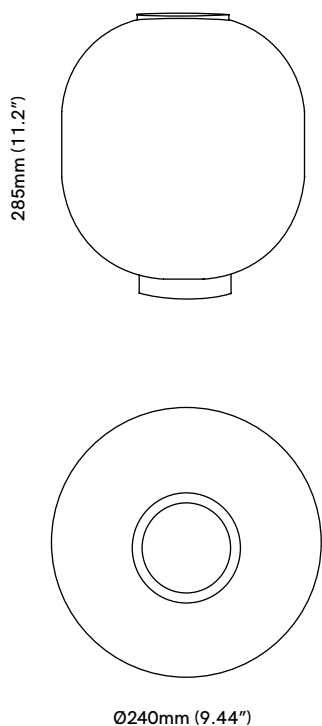

# Bloom Table Lamp

PRODUCT NAME

**Bloom Table Lamp**

DIMENSIONS

**H: 28.5cm, Ø 24cm**

CONTROL

**Dimmable**

BRAND

**Frosted White Glass Shade & Nickel Plated Diffuser  
Frosted Black Glass Shade & Matt Chrome Diffuser**

CUSTOMISABLE

**No**

CATEGORY

**Table Lamp <sup>INDOOR</sup>**

LIGHT SOURCE & VOLTAGE

**E27 LED Bulb 220-240V  
Power Usage - 5W  
Lumens - 470lm  
Colour Temperature - 2700K  
Average Life Span - 15,000 Hrs**

PACKING DIMENSIONS

**38 x 36 x 36 cm (3kg)**

CERTIFICATIONS

**CE, RCM, ETL**