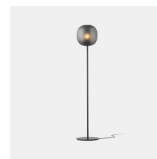

Bloom Pendant Lamp

PRODUCT NAME

Bloom Pendant Lamp

BRAND

Resident

DESIGNER

Tim Rundle

CATEGORY

Pendant Lamp ^{INDOOR}

DIMENSIONS

Small - H: 26cm, Ø 24cm
 Large - H: 45cm, Ø 40cm

MATERIAL

Glass, Stainless Steel

FINISHES

Frosted White Glass Shade & Nickel Plated Diffuser
 Frosted Black Glass Shade & Matt Black Diffuser

PACKING DIMENSIONS

Small - 45 x 34 x 36cm (3.3kg)
 Large - 52 x 52 x 57cm (6.7kg)

Related Products

Bloom Floor Lamp

Bloom Table Lamp