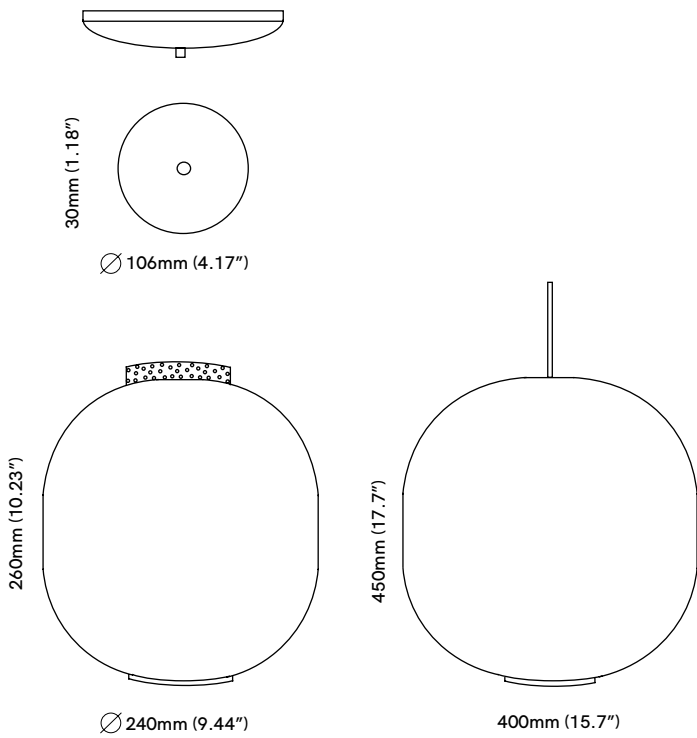

Pendant Lamp ^{INDOOR}

DIMENSIONS

Small - H: 26cm, Ø 24cm
 Large - H: 45cm, Ø 40cm

MATERIAL

Glass, Stainless Steel

FINISHES

Frosted White Glass Shade & Nickel Plated Diffuser
 Frosted Black Glass Shade & Matt Black Diffuser

LIGHT SOURCE & VOLTAGE

E27 LED Bulb 220-240V
 Power Usage - 5W
 Lumens - 470lm
 Colour temperature - 2700K
 Average lifespan - 15,000 Hrs

CONTROL

Dimmable

GENERAL LEAD TIME

2 to 3 weeks

CUSTOMISABLE

No

PACKING DIMENSIONS

Small - 45 x 34 x 36cm (3.3kg)
 Large - 52 x 52 x 57cm (6.7kg)

Related Products

Bloom Floor Lamp

Bloom Table Lamp