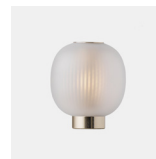

Bloom Pendant Lamp

PRODUCT NAME

Bloom Pendant Lamp

BRAND

Resident

DESIGNER

Tim Rundle

CATEGORY

Pendant Lamp ^{INDOOR}

DIMENSIONS

Small - H: 26cm, Ø 24cm
 Large - H: 45cm, Ø 40cm

MATERIAL

Glass, Stainless Steel

FINISHES

Frosted White Glass Shade & Nickel Plated Diffuser
 Frosted Black Glass Shade & Matt Black Diffuser

PACKING DIMENSIONS

Small - 45 x 34 x 36cm (3.3kg)
 Large - 52 x 52 x 57cm (6.7kg)

Related Products

Bloom Floor Lamp

Bloom Table Lamp