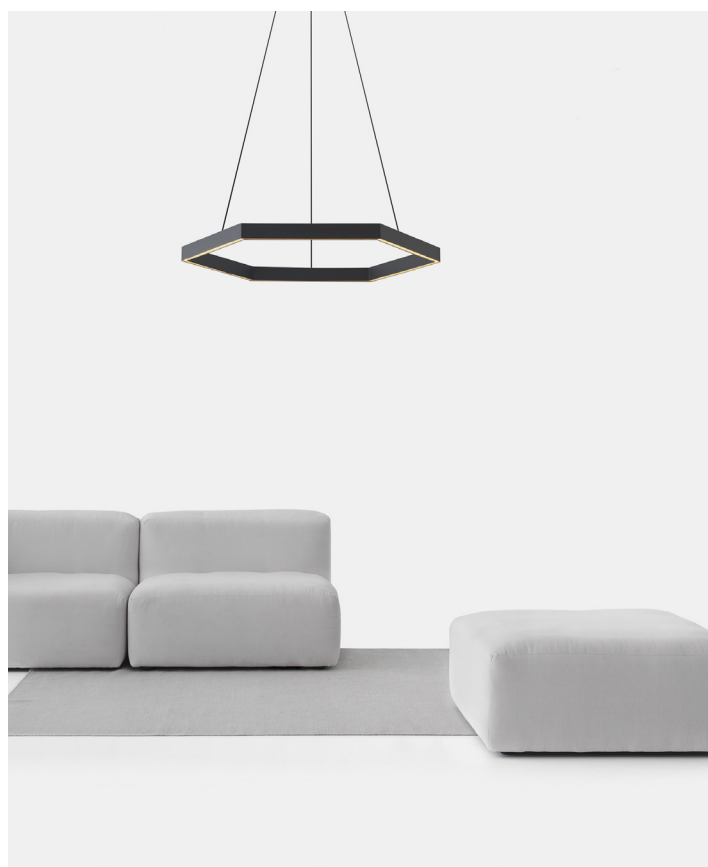

CAL 117-2013, BS 5852 Crib 5, EN 1021-1 EN 1021-2

CATEGORY

System Sofa ^{INDOOR}

ADDITIONAL INFO Fabric Options & Categories

- Category One - Maharam Mode / Messenger / COM
- Category Two - Camira Synergy / Mainline Flax
- Category Three - Kvadrat Hallingdal 65 / Sorensen Envj
- Category Four - Maharam Mohair Supreme