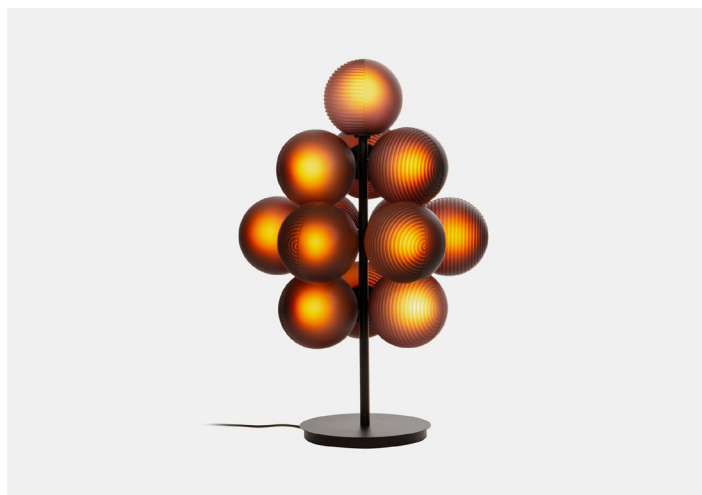

Stellar Grape

PRODUCT NAME

Stellar Grape

BRAND

Pulpo

DESIGNER

Sebastian Herkner

CATEGORY

Pendant & Floor Lamp ^{INDOOR}

DIMENSIONS

Pendant - H: 68cm, Ø: 61cm

Floor Small - H: 68cm, Ø: 61cm / Floor Big - H: 158cm, Ø: 61cm

MATERIAL

Hand Blown Coloured Glass, Powder Coated Steel

FINISHES

Black Steel Base / Champagner Steel Base

OPTIONS

Transparent Acetato / Smokey Grey Acetato / Aubergine Acetato

LIGHT SOURCE & VOLTAGE

LED E27 / 220-240V / 2700 K / 400 lm

Lifetime: 30 000 h

Energy class: A++

CONTROL

Dimmer

GENERAL LEAD TIME

4 to 6 weeks

CUSTOMISABLE

No

PACKING DIMENSIONS

N/A

Related Products