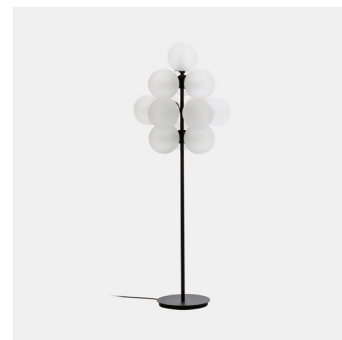

Stellar Grape

PRODUCT NAME

Stellar Grape

BRAND

Pulpo

DESIGNER

Sebastian Herkner

CATEGORY

Pendant & Floor Lamp ^{INDOOR}

DIMENSIONS

Pendant - H: 68cm, Ø: 61cm

Floor Small - H: 68cm, Ø: 61cm / Floor Big - H: 158cm, Ø: 61cm

MATERIAL

Hand Blown Coloured Glass, Powder Coated Steel

FINISHES

Black Steel Base / Champagner Steel Base

OPTIONS

Transparent Acetato / Smokey Grey Acetato / Aubergine Acetato

LIGHT SOURCE & VOLTAGE

LED E27 / 220-240V / 2700 K / 400 lm

Lifetime: 30 000 h

Energy class: A++

CONTROL

Dimmer

GENERAL LEAD TIME

4 to 6 weeks

CUSTOMISABLE

No

PACKING DIMENSIONS

N/A

Related Products