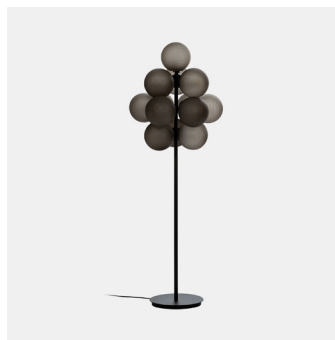

Stellar Grape

PRODUCT NAME

Stellar Grape

BRAND

Pulpo

DESIGNER

Sebastian Herkner

CATEGORY

Pendant & Floor Lamp ^{INDOOR}

DIMENSIONS

Pendant - H: 68cm, Ø: 61cm

Floor Small - H: 68cm, Ø: 61cm / Floor Big - H: 158cm, Ø: 61cm

MATERIAL

Hand Blown Coloured Glass, Powder Coated Steel

FINISHES

Black Steel Base / Champagner Steel Base

OPTIONS

Transparent Acetato / Smokey Grey Acetato / Aubergine Acetato

LIGHT SOURCE & VOLTAGE

LED E27 / 220-240V / 2700 K / 400 lm

Lifetime: 30 000 h

Energy class: A++

CONTROL

Dimmer

GENERAL LEAD TIME

4 to 6 weeks

CUSTOMISABLE

No

PACKING DIMENSIONS

N/A

Related Products