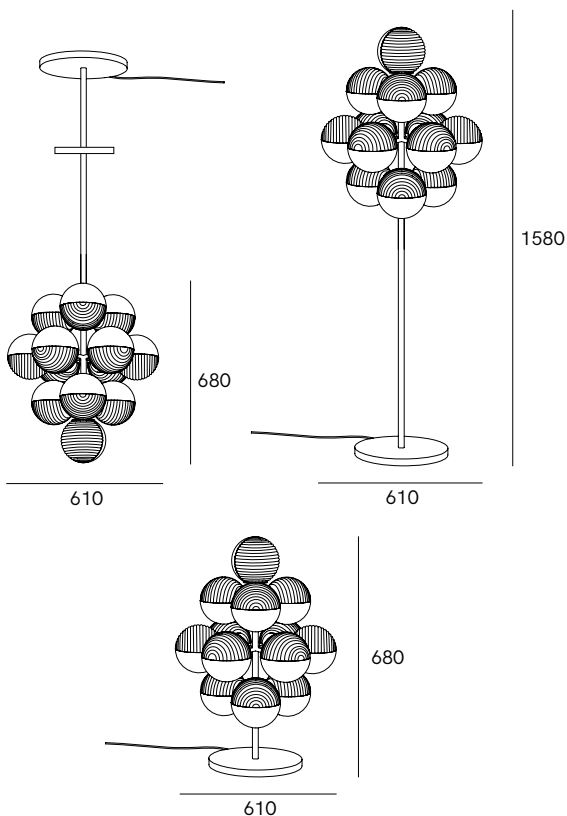

Pendant & Floor Lamp ^{INDOOR}

DIMENSIONS

Pendant - H: 68cm, Ø: 61cm

Floor Small - H: 68cm, Ø: 61cm / Floor Big - H: 158cm, Ø: 61cm

MATERIAL

Hand Blown Coloured Glass, Powder Coated Steel

FINISHES

Black Steel Base / Champagner Steel Base

GENERAL LEAD TIME

4 to 6 weeks

CUSTOMISABLE

No

PACKING DIMENSIONS

N/A

Related Products

Stellar Pendant

Stellar Wall One