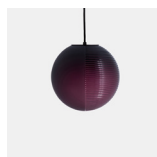

Related Products

Stellar Pendant