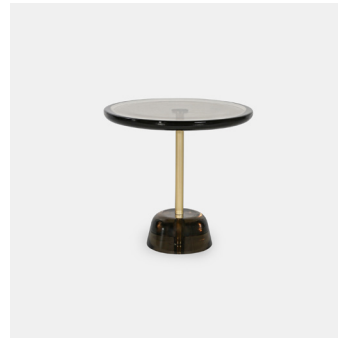

Pina

PRODUCT NAME

Pina

BRAND

Pulpo

DESIGNER

Sebastian Herkner

CATEGORY

Side Table INDOOR

DIMENSIONS

Low - H: 42cm, Ø 44cm
High - H: 52cm, Ø 34cm

MATERIAL

Glass, Brass, Steel

OPTIONS

Low / High

FINISHES

Aqua Blue Brass Corn Yellow	Corn Yellow Brass Corn Yellow	Green Brass Transparent	Green Black Green	Light Grey Black Light Grey	Light Grey Brass Light Grey	Transparent Black Transparent	Transparent Brass Corn Yellow

GENERAL LEAD TIME

4 to 6 weeks

CUSTOMISABLE

No

PACKING DIMENSIONS

N/A

Additional Info

Each piece is created from transparent or coloured cast glass. Bubbles, streaks and other variations in size and colour are part of the production process, and not defects of the design or production.