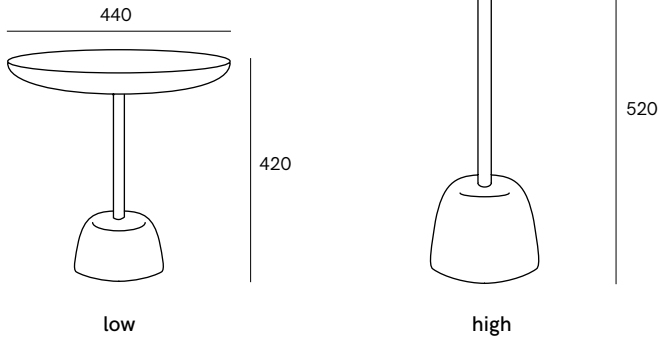

Side Table INDOOR

DIMENSIONS

Low - H: 42cm, Ø 44cm
High - H: 52cm, Ø 34cm

MATERIAL

Glass, Brass, Steel

OPTIONS

Low / High

FINISHES

GENERAL LEAD TIME

4 to 6 weeks

CUSTOMISABLE

No

PACKING DIMENSIONS

N/A

Additional Info

Each piece is created from transparent or coloured cast glass. Bubbles, streaks and other variations in size and colour are part of the production process, and not defects of the design or production.