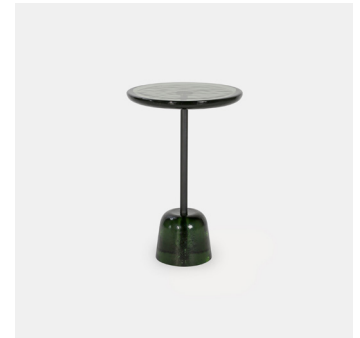

Pina

PRODUCT NAME

Pina

BRAND

Pulpo

DESIGNER

Sebastian Herkner

CATEGORY

Side Table INDOOR

DIMENSIONS

Low - H: 42cm, Ø 44cm
High - H: 52cm, Ø 34cm

MATERIAL

Glass, Brass, Steel

OPTIONS

Low / High

FINISHES

Aqua Blue Brass Corn Yellow	Corn Yellow Brass Corn Yellow	Green Brass Transparent	Green Black Green	Light Grey Black Light Grey	Light Grey Brass Light Grey	Transparent Black Transparent	Transparent Brass Corn Yellow

GENERAL LEAD TIME

4 to 6 weeks

CUSTOMISABLE

No

PACKING DIMENSIONS

N/A

Additional Info

Each piece is created from transparent or coloured cast glass. Bubbles, streaks and other variations in size and colour are part of the production process, and not defects of the design or production.