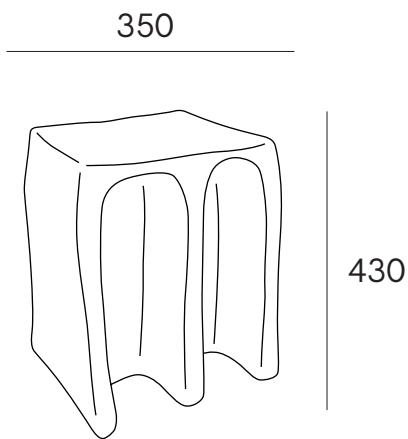

Chouchou Stool

PRODUCT NAME
Chouchou Stool

DIMENSIONS
H: 43cm, L: 35cm, W: 30cm

GENERAL LEAD TIME
4 to 6 weeks

BRAND
Pulpo

MATERIAL
Ceramic

CUSTOMISABLE
No

DESIGNER
Lorenzo Zanovello

FINISHES

Reseda Glaze	Rose Glaze	Cobalt Glaze	White Glaze	Black Glaze	Marble White

PACKING DIMENSIONS
80 x 60 x 63cm

CATEGORY
Stool INDOOR

Additional Info

Each piece is created from a mottled ceramic. Streaks and other variations in size and colour are part of the production process, and not defects of the design or production.