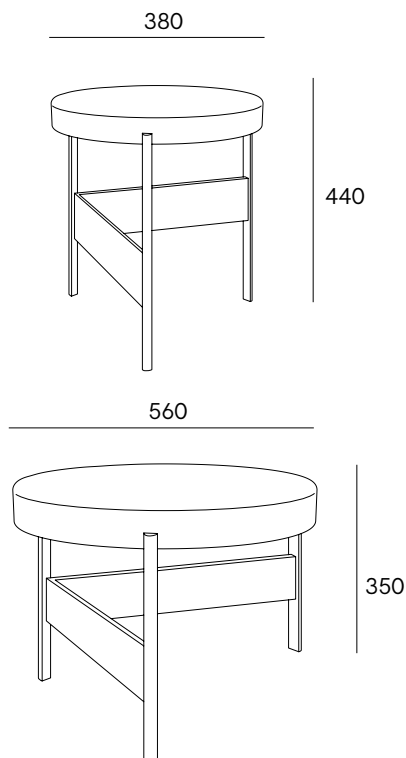

Side & Coffee Table INDOOR

DIMENSIONS

Alwa Two - H: 44cm, Ø38cm
Alwa Two Big - H: 35cm, Ø56cm

MATERIAL

Casted Glass, Powder Coated Steel

OPTIONS

Black Base / Silver Base

FINISHES

GENERAL LEAD TIME

3 to 4 weeks

CUSTOMISABLE

No

PACKING DIMENSIONS

Alwa Two - 80 x 60 x 62cm
Alwa Two Big - 80 x 60 x 85cm

Additional Info

Each piece is created from transparent or coloured cast glass. Bubbles, streaks and other variations in size and colour are part of the production process, and not defects of the design or production.