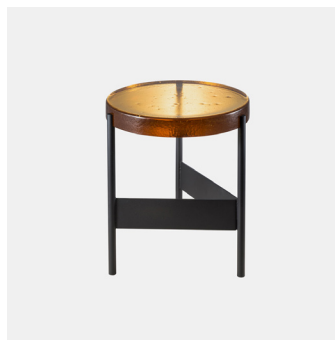

Alwa Two

PRODUCT NAME

Alwa Two

BRAND

Pulpo

DESIGNER

Sebastian Herkner

CATEGORY

Side & Coffee Table INDOOR

DIMENSIONS

Alwa Two - H: 44cm, Ø38cm
Alwa Two Big - H: 35cm, Ø56cm

MATERIAL

Casted Glass, Powder Coated Steel

OPTIONS

Black Base / Silver Base

FINISHES

GENERAL LEAD TIME

3 to 4 weeks

CUSTOMISABLE

No

PACKING DIMENSIONS

Alwa Two - 80 x 60 x 62cm
Alwa Two Big - 80 x 60 x 85cm

Additional Info

Each piece is created from transparent or coloured cast glass. Bubbles, streaks and other variations in size and colour are part of the production process, and not defects of the design or production.