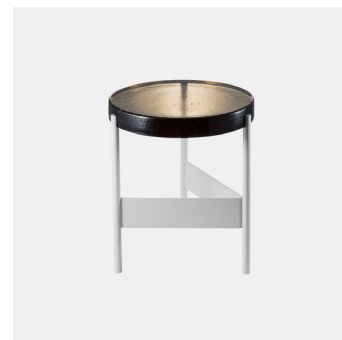

Side & Coffee Table INDOOR

DIMENSIONS

Alwa Two - H: 44cm, Ø38cm
Alwa Two Big - H: 35cm, Ø56cm

MATERIAL

Casted Glass, Powder Coated Steel

OPTIONS

Black Base / Silver Base

FINISHES

GENERAL LEAD TIME

3 to 4 weeks

CUSTOMISABLE

No

PACKING DIMENSIONS

Alwa Two - 80 x 60 x 62cm
Alwa Two Big - 80 x 60 x 85cm

Additional Info

Each piece is created from transparent or coloured cast glass. Bubbles, streaks and other variations in size and colour are part of the production process, and not defects of the design or production.