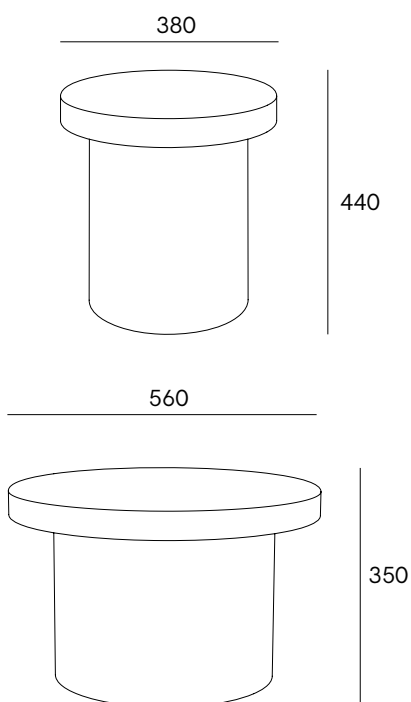

**Side & Coffee Table** INDOOR

DIMENSIONS

**Alwa Three - H: 44cm, Ø38cm**  
**Alwa Three Big - H: 35cm, Ø56cm**

MATERIAL

**Casted Glass, Powder Coated Steel**

FINISHES

GENERAL LEAD TIME

**3 to 4 weeks**

CUSTOMISABLE

**No**

PACKING DIMENSIONS

**Alwa Three - 80 x 60 x 55cm**  
**Alwa Three Big - 80 x 60 x 55cm**