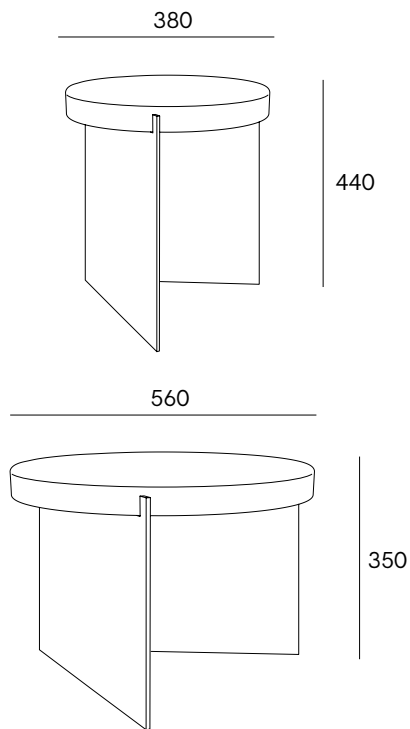

**Side & Coffee Table** INDOOR

DIMENSIONS

**Alwa One - H: 44cm, Ø38cm**  
**Alwa One Big - H: 35cm, Ø56cm**

MATERIAL

**Casted Glass, Powder Coated Steel**

OPTIONS

**Black Base / Silver Base**

FINISHES

GENERAL LEAD TIME

**3 to 4 weeks**

CUSTOMISABLE

**No**

PACKING DIMENSIONS

**Alwa One - 80 x 60 x 62cm**  
**Alwa One Big - 80 x 60 x 85cm**