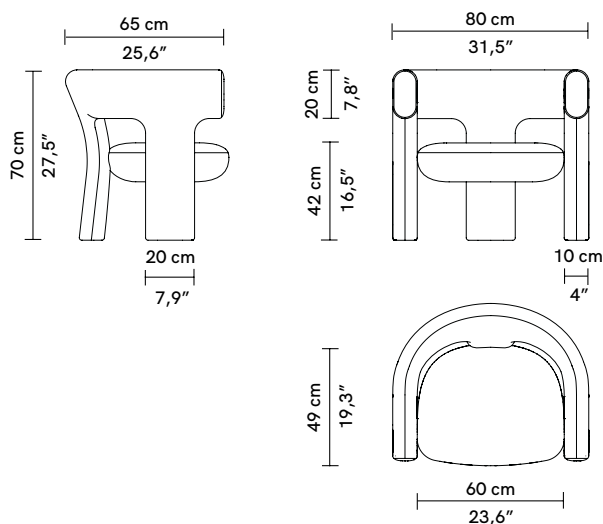

Litho

PRODUCT NAME

Litho

DIMENSIONS

H: 70cm, L: 80cm, D: 65cm

GENERAL LEAD TIME

8 to 10 weeks

BRAND

2.9 m / 3.2 yds

WEIGHT

15 kg

CATEGORY

Dining Armchair INDOOR

ADDITIONAL INFO **Fabric Options & Categories**

List of Compatible Fabrics

Agnès Anais Anatole Angkor Ariane Arsene Barnabé Basile Beatrice Beaucaire Bridget Clemence Constance Craft Denise Elise Estelle Fanny Freddo Gipsy Igor Isabelle Judith Laeticia Levant Louison Menerbes Micha Murielle Myriam Opio Pampelune Pyla Scarlette Solange Suzon Sylvie Tipi Vadim Yeti Zenith