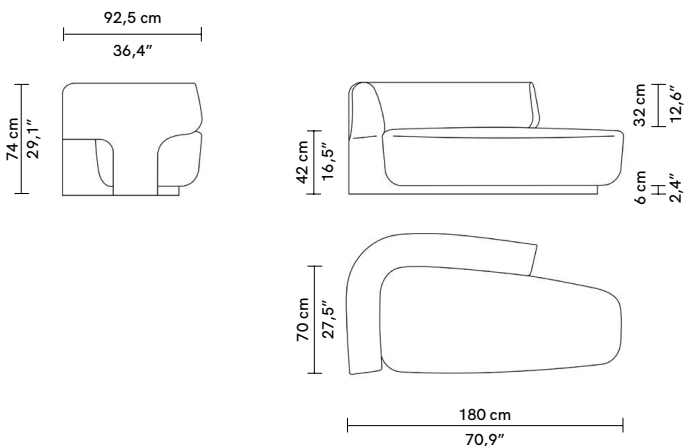

# Litho

PRODUCT NAME

Litho

DIMENSIONS

H: 74cm, L: 180cm, D: 70cm

GENERAL LEAD TIME

8 to 10 weeks

BRAND

7.8 m / 8.5 yds

WEIGHT

56 kg

CATEGORY

Chaise Longue <sup>INDOOR</sup>

ADDITIONAL INFO **Fabric Options & Categories**

List of Compatible Fabrics

Agnès Anais Anatole Angkor Ariane Arsene Baltazar \* Barnabé Basile Béatrice Beaucaire Bold\* Bridget Capri II\* Cheyenne Clemence Constance Craft Denise Duke\* Elise Estelle Fanny Felix Freddo\* Georges\* Gipsy Igor Isabelle Judith Koala Laeticia Levant Louison Margot Medium\* Ménerbes Micha Murielle Myriam Opio Pampelune Pauline Portofino Pyla Scarlett Shanghai Solange Suzon Sylvie Tipi Viggo\* Yeti Zenith