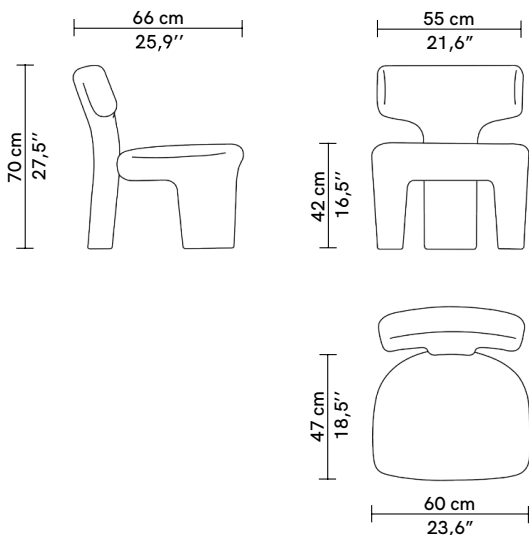

Litho

PRODUCT NAME

Litho

DIMENSIONS

H: 70cm, L: 60cm, D: 66cm

GENERAL LEAD TIME

8 to 10 weeks

BRAND

2.3 m / 2.5 yds

WEIGHT

11 kg

CATEGORY

Chair INDOOR

ADDITIONAL INFO **Fabric Options & Categories**

List of Compatible Fabrics

Agnès Anais Anatole Angkor Ariane Arsene Barnabé Basile Beatrice Beaucaire Bridget Clemence Constance Craft Denise Elise Estelle Fanny Freddo Gipsy Igor Isabelle Judith Laeticia Levant Louison Menerbes Micha Murielle Myriam Opio Pampelune Pyla Scarlette Solange Suzon Sylvie Tipi Vadim Yeti Zenith