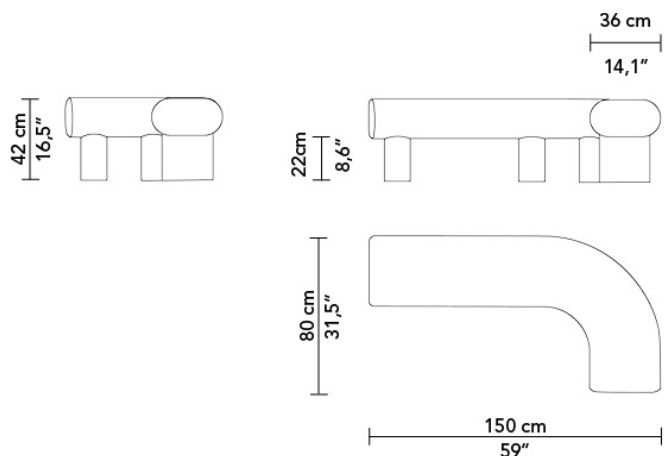

# Litho

PRODUCT NAME

Litho

DIMENSIONS

H: 42cm, L: 150cm, D: 80cm

GENERAL LEAD TIME

8 to 10 weeks

BRAND

Left or Right Sided

WEIGHT

33.5 kg

CATEGORY

Bench <sup>INDOOR</sup>

FABRIC QUANTITY REQUIRED

3.2 m / 3.5 yds

ADDITIONAL INFO **Fabric Options & Categories**