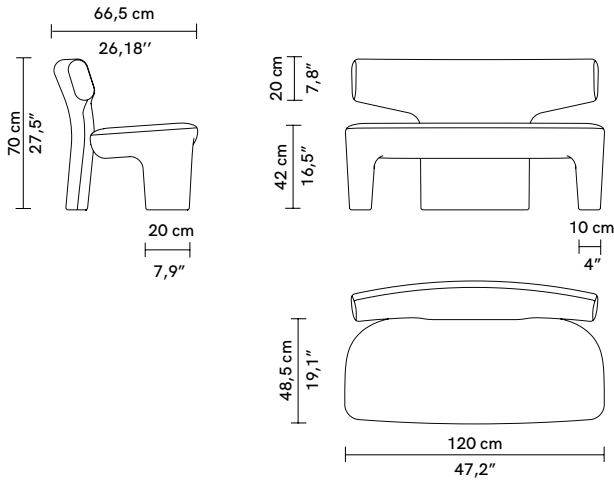

# Litho

PRODUCT NAME

Litho

DIMENSIONS

H: 70cm, L: 120cm, D: 66.5cm

GENERAL LEAD TIME

8 to 10 weeks

BRAND

3.4 m / 3.7 yds

WEIGHT

28.5 kg

CATEGORY

Banquette <sup>INDOOR</sup>

ADDITIONAL INFO **Fabric Options & Categories**

List of Compatible Fabrics

Agnès Anais Anatole Angkor Ariane Arsene Barnabé Basile Beatrice Beaucaire Bridget Clemence Constance Craft Denise Elise Estelle Fanny Freddo Gipsy Igor Isabelle Judith Laeticia Levant Louison Menerbes Micha Murielle Myriam Opio Pampelune Pyla Scarlette Solange Suzon Sylvie Tipi Vadim Yeti Zenith