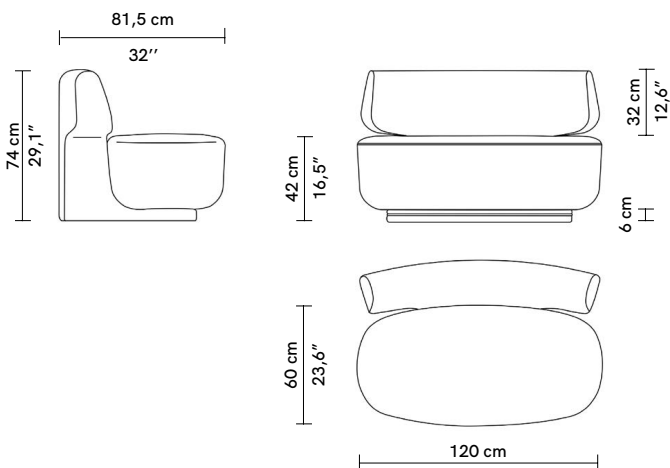

# Litho

PRODUCT NAME

Litho

DIMENSIONS

H: 74cm, L: 120cm, D: 81.5cm

GENERAL LEAD TIME

8 to 10 weeks

BRAND

4.9 m / 5.4 yds

WEIGHT

38 kg

CATEGORY

Armless Chair INDOOR

ADDITIONAL INFO **Fabric Options & Categories**

List of Compatible Fabrics

Agnès Anais Anatole Angkor Ariane Arsene Baltazar \* Barnabé Basile Béatrice Beaucaire Bold\* Bridget Capri II\* Cheyenne Clemence Constance Craft Denise Duke\* Elise Estelle Fanny Felix Freddo\* Georges\* Gipsy Igor Isabelle Judith Koala Laeticia Levant Louison Margot Medium\* Ménéberbes Micha Murielle Myriam Opio Pampelune Pauline Portofino Pyla Scarlett Shanghai Solange Suzon Sylvie Tipi Viggo\* Yeti Zenith