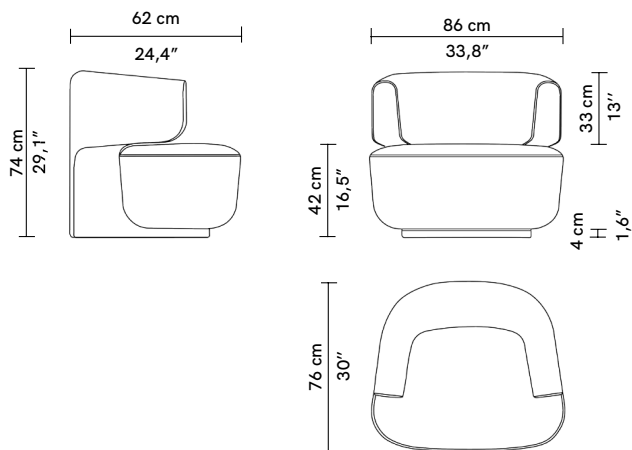

Litho

PRODUCT NAME

Litho

DIMENSIONS

H: 74cm, L: 86cm, D: 76cm

GENERAL LEAD TIME

8 to 10 weeks

BRAND

4 m / 4.4 yds

WEIGHT

25.5 kg

CATEGORY

Armchair INDOOR

ADDITIONAL INFO **Fabric Options & Categories**

List of Compatible Fabrics

Agnès Anais Anatole Angkor Ariane Arsene Baltazar * Barnabé Basile Béatrice Beaucaire Bold* Bridget Capri II* Cheyenne Clemence Constance Craft Denise Duke* Elise Estelle Fanny Felix Freddo* Georges* Gipsy Igor Isabelle Judith Koala Laeticia Levant Louison Margot Medium* Ménérbes Micha Murielle Myriam Opio Pampelune Pauline Portofino Pyla Scarlett Shanghai Solange Suzon Sylvie Tipi Viggo* Yeti Zenith