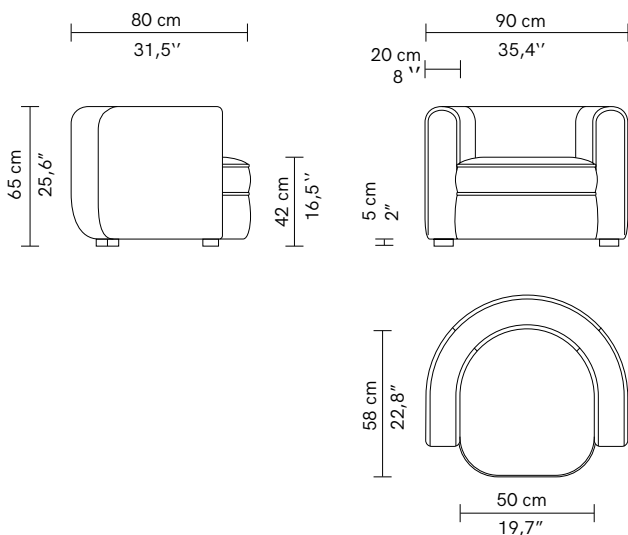

Buenos Aires

PRODUCT NAME

Buenos Aires

DIMENSIONS

H: 65cm, L: 90cm, D: 80cm

GENERAL LEAD TIME

8 to 10 weeks

BRAND

Swivel Available Upon Request

WEIGHT

50 kg

CATEGORY

Armchair INDOOR

FABRIC QUANTITY REQUIRED

3.5 m / 4 yds

ADDITIONAL INFO **Fabric Options & Categories**