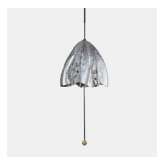

Related Products

Overlay I