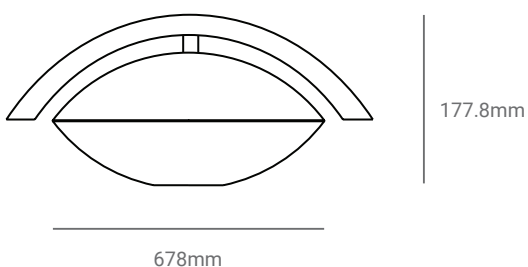

Underlay I

PRODUCT NAME

Underlay I

DIMENSIONS

H: 17.7cm, Base L: 25.4cm

CONTROL

N/A

BRAND

Paul Matter

MATERIAL

Brass, Blown Glass

GENERAL LEAD TIME

8 to 10 weeks

DESIGNER

Paul Matter

FINISHES

Mirror Cast Brass with Blown Glass

CUSTOMISABLE

No

CATEGORY

Table Lamp INDOOR

LIGHT SOURCE & VOLTAGE

LED Tube | 220V-240V

PACKING DIMENSIONS

N/A

CERTIFICATIONS

CE Certified

Related Products