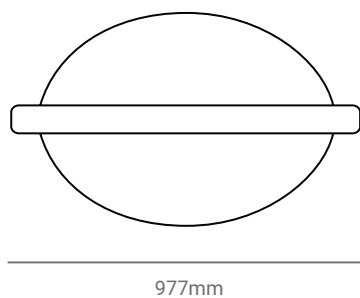

Underlay I

PRODUCT NAME

Underlay I

DIMENSIONS

H: 17.7cm, Base L: 25.4cm

CONTROL

N/A

BRAND

Paul Matter

MATERIAL

Brass, Blown Glass

GENERAL LEAD TIME

8 to 10 weeks

DESIGNER

Paul Matter

FINISHES

Mirror Cast Brass with Blown Glass

CUSTOMISABLE

No

CATEGORY

Table Lamp INDOOR

LIGHT SOURCE & VOLTAGE

LED Tube | 220V-240V

PACKING DIMENSIONS

N/A

CERTIFICATIONS

CE Certified

Related Products