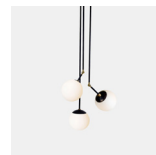

Tango Table

PRODUCT NAME

Tango Table

DIMENSIONS

H: 76.2cm, D: 26.67cm

CONTROL

Dimmable upon request.

BRAND

Paul Matter

MATERIAL

Brass, Etched Glass

GENERAL LEAD TIME

8 to 10 weeks

DESIGNER

Paul Matter

FINISHES

N/A

CERTIFICATIONS

CE Certified

Related Products

Tango Sconce

Tango Pendant - Etched Glass

Tango Pendant - Dome