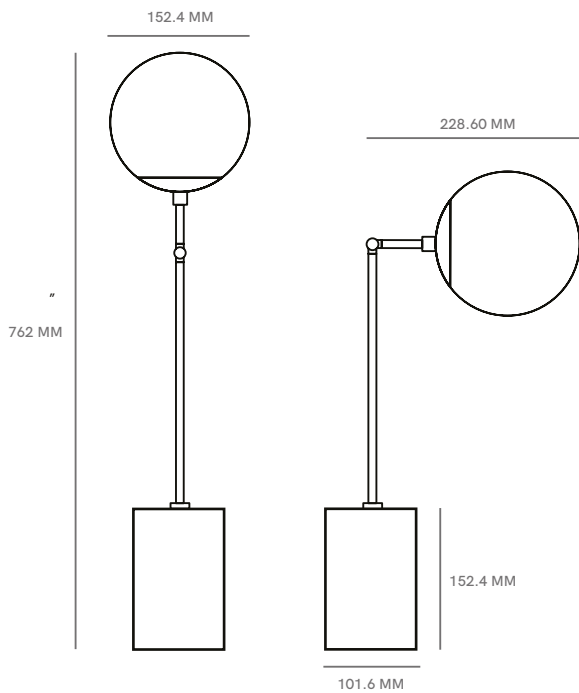

Tango Table

PRODUCT NAME

Tango Table

DIMENSIONS

H: 76.2cm, D: 26.67cm

CONTROL

Dimmable upon request.

BRAND

Paul Matter

MATERIAL

Brass, Etched Glass

GENERAL LEAD TIME

8 to 10 weeks

DESIGNER

Paul Matter

FINISHES

Brushed Brass / Burnt Brass

CUSTOMISABLE

Yes

CATEGORY

Table Lamp ^{INDOOR}

LIGHT SOURCE & VOLTAGE

1 Type E27 | 3W-5W LED | 220V-240V | Warm White

PACKING DIMENSIONS

N/A

CERTIFICATIONS

CE Certified

Related Products

Tango Sconce

Tango Pendant - Etched Glass

Tango Pendant - Dome