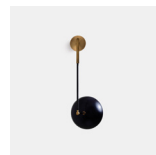

Tango Table

PRODUCT NAME

Tango Table

DIMENSIONS

H: 76.2cm, D: 26.67cm

CONTROL

Dimmable upon request.

BRAND

Paul Matter

MATERIAL

Brass, Etched Glass

GENERAL LEAD TIME

8 to 10 weeks

DESIGNER

Paul Matter

FINISHES

Brushed Brass / Burnt Brass

CUSTOMISABLE

Yes

CATEGORY

Table Lamp ^{INDOOR}

LIGHT SOURCE & VOLTAGE

1 Type E27 | 3W-5W LED | 220V-240V | Warm White

PACKING DIMENSIONS

N/A

CERTIFICATIONS

CE Certified

Related Products

Tango Sconce

Tango Pendant - Etched Glass

Tango Pendant - Dome