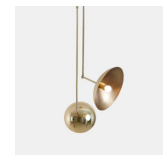

Tango Table

PRODUCT NAME

Tango Table

DIMENSIONS

H: 76.2cm, D: 26.67cm

CONTROL

Dimmable upon request.

BRAND

Paul Matter

MATERIAL

Brass, Etched Glass

GENERAL LEAD TIME

8 to 10 weeks

DESIGNER

Paul Matter

FINISHES

N/A

CERTIFICATIONS

CE Certified

Related Products

Tango Sconce

Tango Pendant - Etched Glass

Tango Pendant - Dome