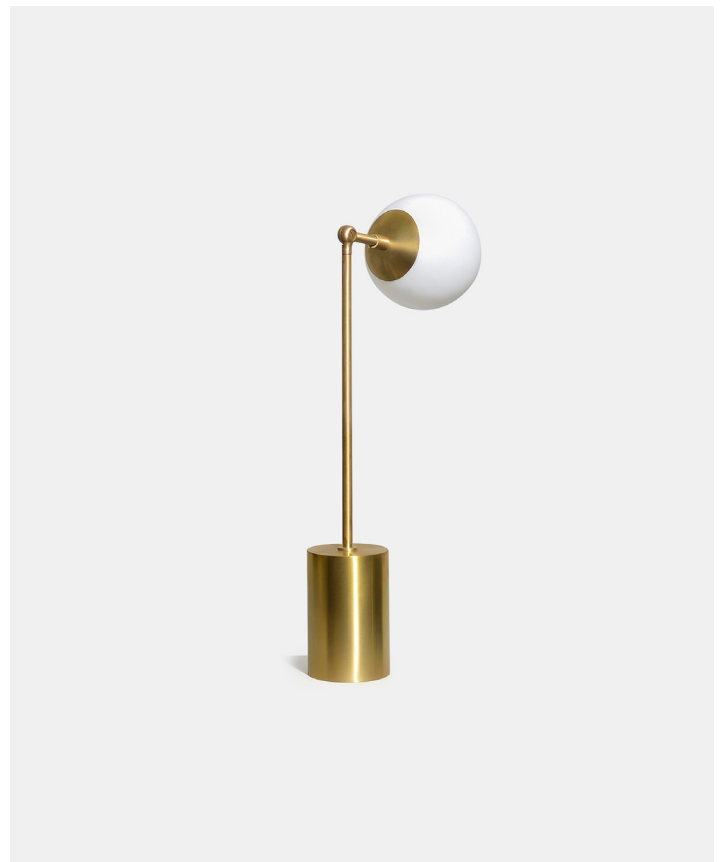

Tango Table

PRODUCT NAME

Tango Table

DIMENSIONS

H: 76.2cm, D: 26.67cm

CONTROL

Dimmable upon request.

BRAND

Paul Matter

MATERIAL

Brass, Etched Glass

GENERAL LEAD TIME

8 to 10 weeks

DESIGNER

Paul Matter

FINISHES

Brushed Brass / Burnt Brass

CUSTOMISABLE

Yes

CATEGORY

Table Lamp ^{INDOOR}

LIGHT SOURCE & VOLTAGE

1 Type E27 | 3W-5W LED | 220V-240V | Warm White

PACKING DIMENSIONS

N/A

CERTIFICATIONS

CE Certified

Related Products

Tango Sconce

Tango Pendant - Etched Glass

Tango Pendant - Dome