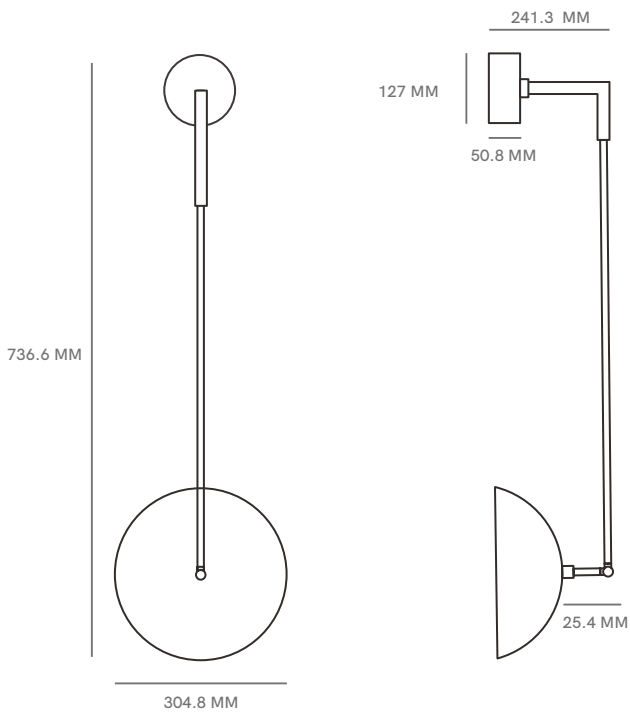

Tango Sconce

PRODUCT NAME
Tango Sconce

DIMENSIONS
H: 73.66cm, D: 30.48cm

CONTROL
Dimmable

BRAND
Paul Matter

MATERIAL
Brass

GENERAL LEAD TIME
8 to 10 weeks

DESIGNER
Paul Matter

FINISHES
Burnt Brass with Aged Brass

CUSTOMISABLE
Yes

CATEGORY
Wall Lamp INDOOR

LIGHT SOURCE & VOLTAGE
1 Type E27 Medium Base | 40W Incandescent | 220V-240V | Warm White

PACKING DIMENSIONS
N/A

CERTIFICATIONS
CE Certified