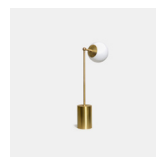

Tango Sconce

PRODUCT NAME
Tango Sconce

DIMENSIONS
H: 73.66cm, D: 30.48cm

CONTROL
Dimmable

BRAND
Paul Matter

MATERIAL
Brass

GENERAL LEAD TIME
8 to 10 weeks

DESIGNER
Paul Matter

FINISHES
Burnt Brass with Aged Brass

CUSTOMISABLE
Yes

CATEGORY
Wall Lamp INDOOR

LIGHT SOURCE & VOLTAGE
1 Type E27 Medium Base | 40W Incandescent | 220V-240V | Warm White

PACKING DIMENSIONS
N/A

CERTIFICATIONS
CE Certified

Related Products

Tango Table

Tango Pendant -
Etched Glass

Tango Pendant -
Dome