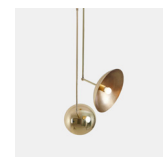

Tango Sconce

PRODUCT NAME
Tango Sconce

DIMENSIONS
H: 73.66cm, D: 30.48cm

CONTROL
Dimmable

BRAND
Paul Matter

MATERIAL
Brass

GENERAL LEAD TIME
8 to 10 weeks

DESIGNER
Paul Matter

FINISHES
Burnt Brass with Aged Brass

CUSTOMISABLE
Yes

CATEGORY
Wall Lamp INDOOR

LIGHT SOURCE & VOLTAGE
1 Type E27 Medium Base | 40W Incandescent | 220V-240V | Warm White

PACKING DIMENSIONS
N/A

CERTIFICATIONS
CE Certified

Related Products

Tango Table

Tango Pendant -
Etched Glass

Tango Pendant -
Dome