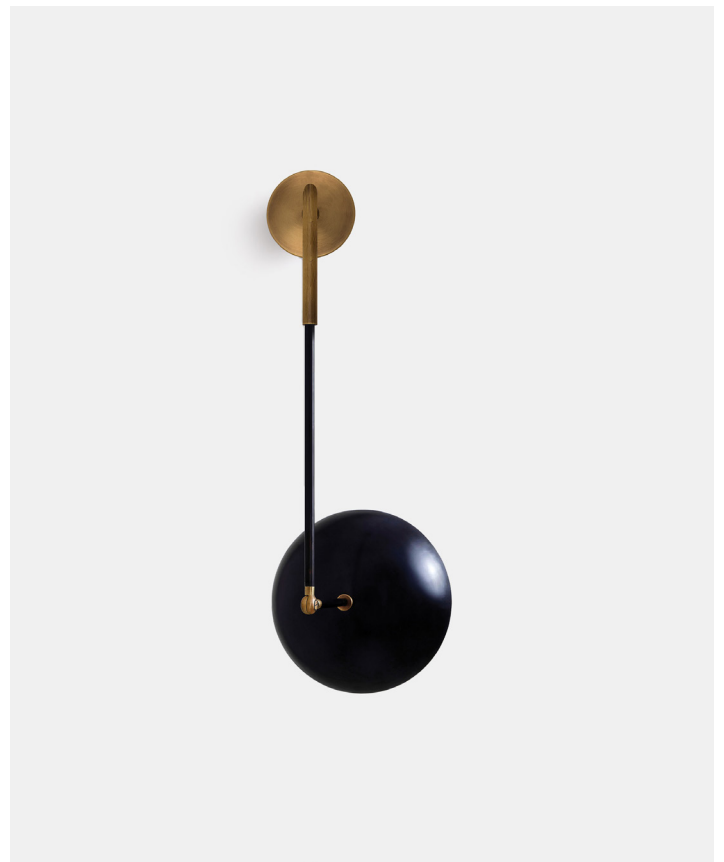

Tango Sconce

PRODUCT NAME
Tango Sconce

DIMENSIONS
H: 73.66cm, D: 30.48cm

CONTROL
Dimmable

BRAND
Paul Matter

MATERIAL
Brass

GENERAL LEAD TIME
8 to 10 weeks

DESIGNER
Paul Matter

FINISHES
Burnt Brass with Aged Brass

CUSTOMISABLE
Yes

CATEGORY
Wall Lamp INDOOR

LIGHT SOURCE & VOLTAGE
1 Type E27 Medium Base | 40W Incandescent | 220V-240V | Warm White

PACKING DIMENSIONS
N/A

CERTIFICATIONS
CE Certified

Related Products

Tango Table

Tango Pendant -
Etched Glass

Tango Pendant -
Dome