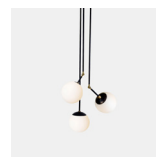

Tango Sconce

PRODUCT NAME
Tango Sconce

DIMENSIONS
H: 73.66cm, D: 30.48cm

CONTROL
Dimmable

BRAND
Paul Matter

MATERIAL
Brass

GENERAL LEAD TIME
8 to 10 weeks

DESIGNER
Paul Matter

FINISHES
Burnt Brass with Aged Brass

CUSTOMISABLE
Yes

CATEGORY
Wall Lamp INDOOR

LIGHT SOURCE & VOLTAGE
1 Type E27 Medium Base | 40W Incandescent | 220V-240V | Warm White

PACKING DIMENSIONS
N/A

CERTIFICATIONS
CE Certified

Related Products

Tango Table

Tango Pendant -
Etched Glass

Tango Pendant -
Dome