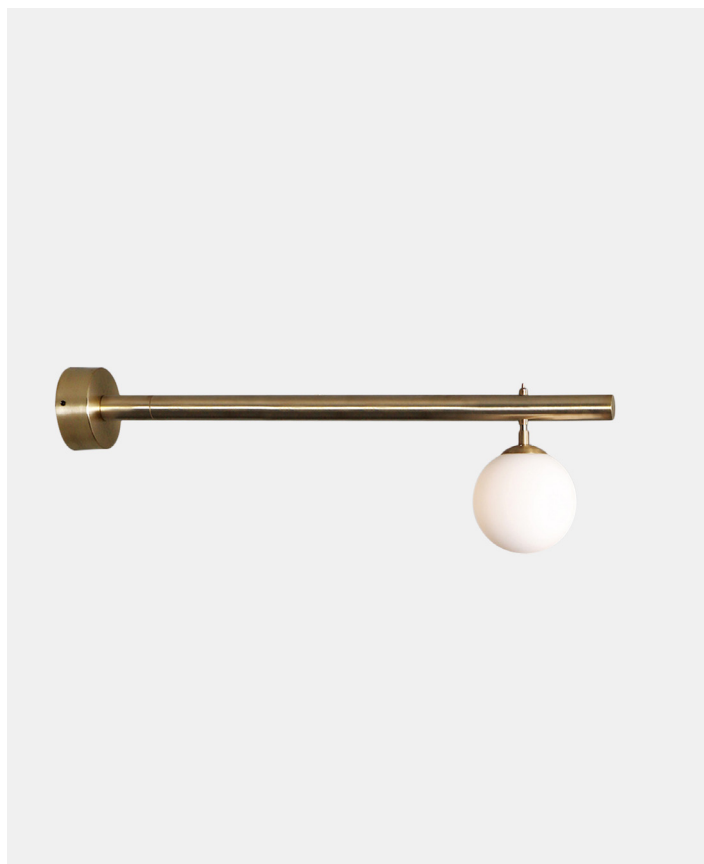

Satellite Sconce

PRODUCT NAME

Satellite Sconce

DIMENSIONS

D: 93.98cm

CONTROL

Dimmable upon request.

BRAND

Paul Matter

MATERIAL

Brass, Etched Glass

GENERAL LEAD TIME

8 to 10 weeks

DESIGNER

Paul Matter

FINISHES

Brushed Brass with Brushed Brass details

CUSTOMISABLE

Yes

CATEGORY

Wall Lamp INDOOR

LIGHT SOURCE & VOLTAGE

1 Type E27 | 3W-5W LED | 220V-240V | Warm White

PACKING DIMENSIONS

N/A

CERTIFICATIONS

CE Certified

Related Products