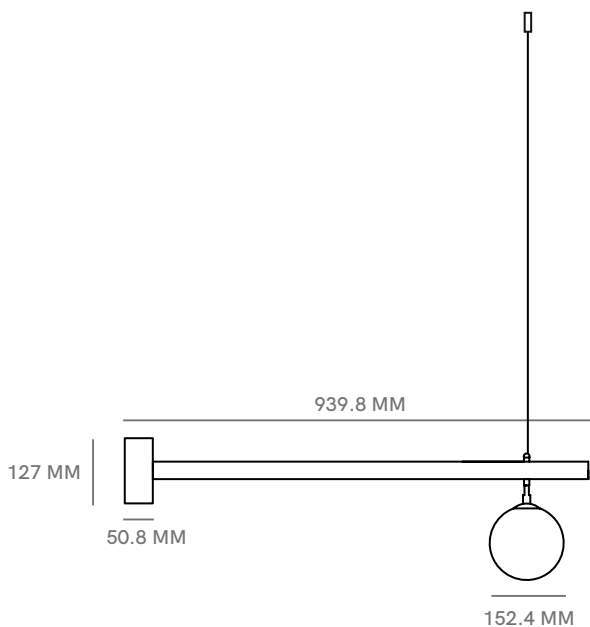

Satellite Sconce

PRODUCT NAME

Satellite Sconce

DIMENSIONS

D: 93.98cm

CONTROL

Dimmable upon request.

BRAND

Paul Matter

MATERIAL

Brass, Etched Glass

GENERAL LEAD TIME

8 to 10 weeks

DESIGNER

Paul Matter

FINISHES

Brushed Brass with Brushed Brass details

CUSTOMISABLE

Yes

CATEGORY

Wall Lamp INDOOR

LIGHT SOURCE & VOLTAGE

1 Type E27 | 3W-5W LED | 220V-240V | Warm White

PACKING DIMENSIONS

N/A

CERTIFICATIONS

CE Certified

Related Products